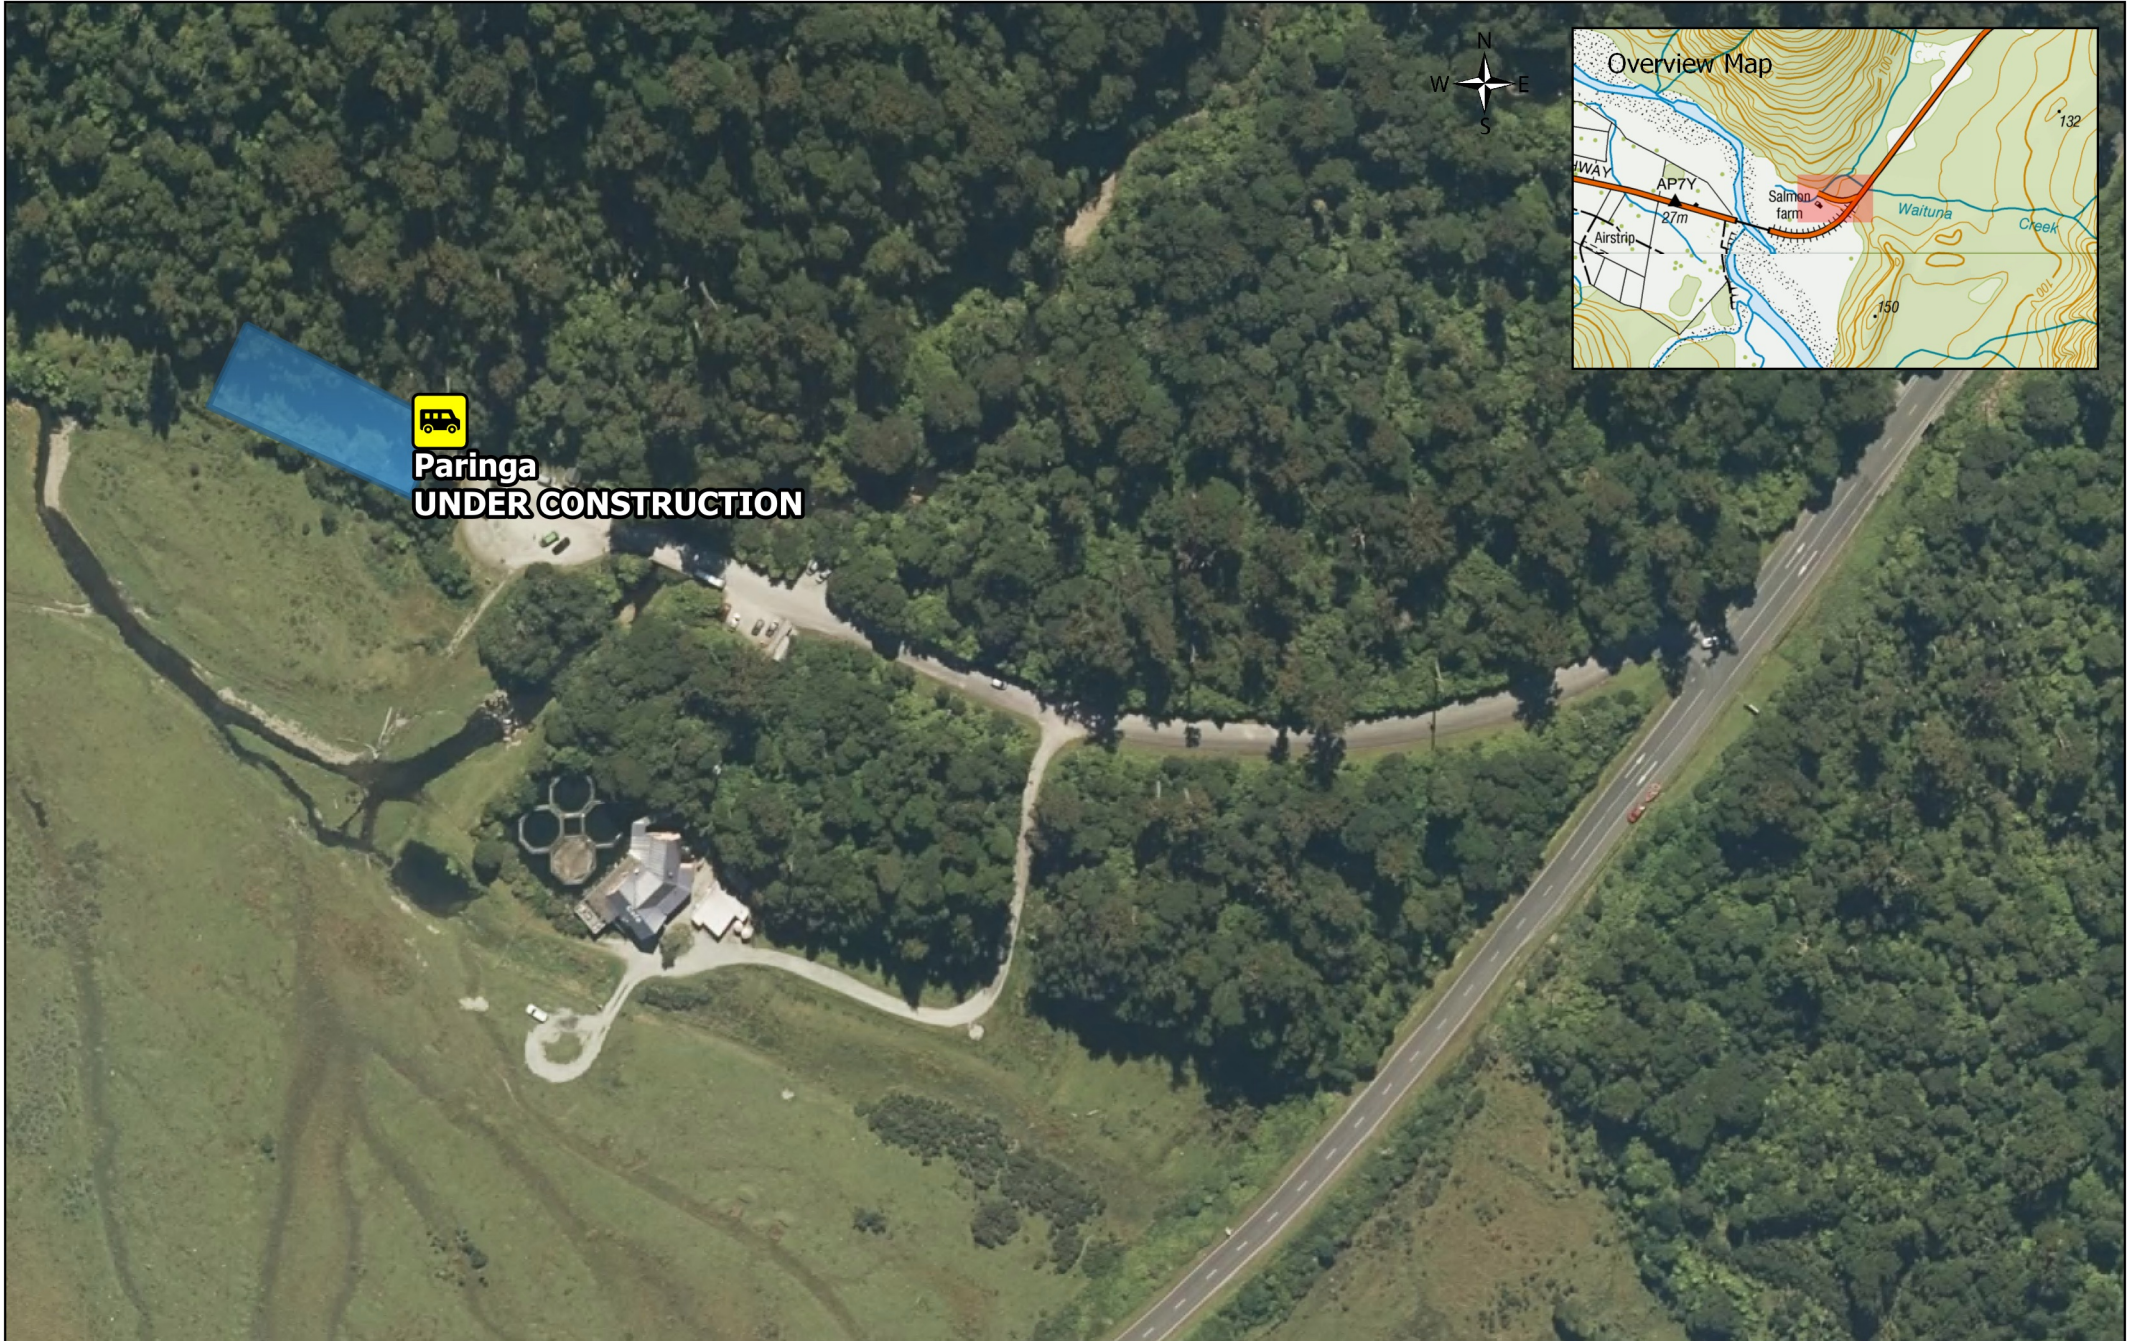

GPS: -43.61264839 169.59078242
NZTM: X 1324889.14, Y 5165498.05

Bruce Bay

**Responsible Camping Areas
Westland District**

GPS: -43.70931705 169.49632613
NZTM: X 1317720.31, Y 5154443.39

Paringa
UNDER CONSTRUCTION

**Jackson Bay
UNDER CONSTRUCTION**