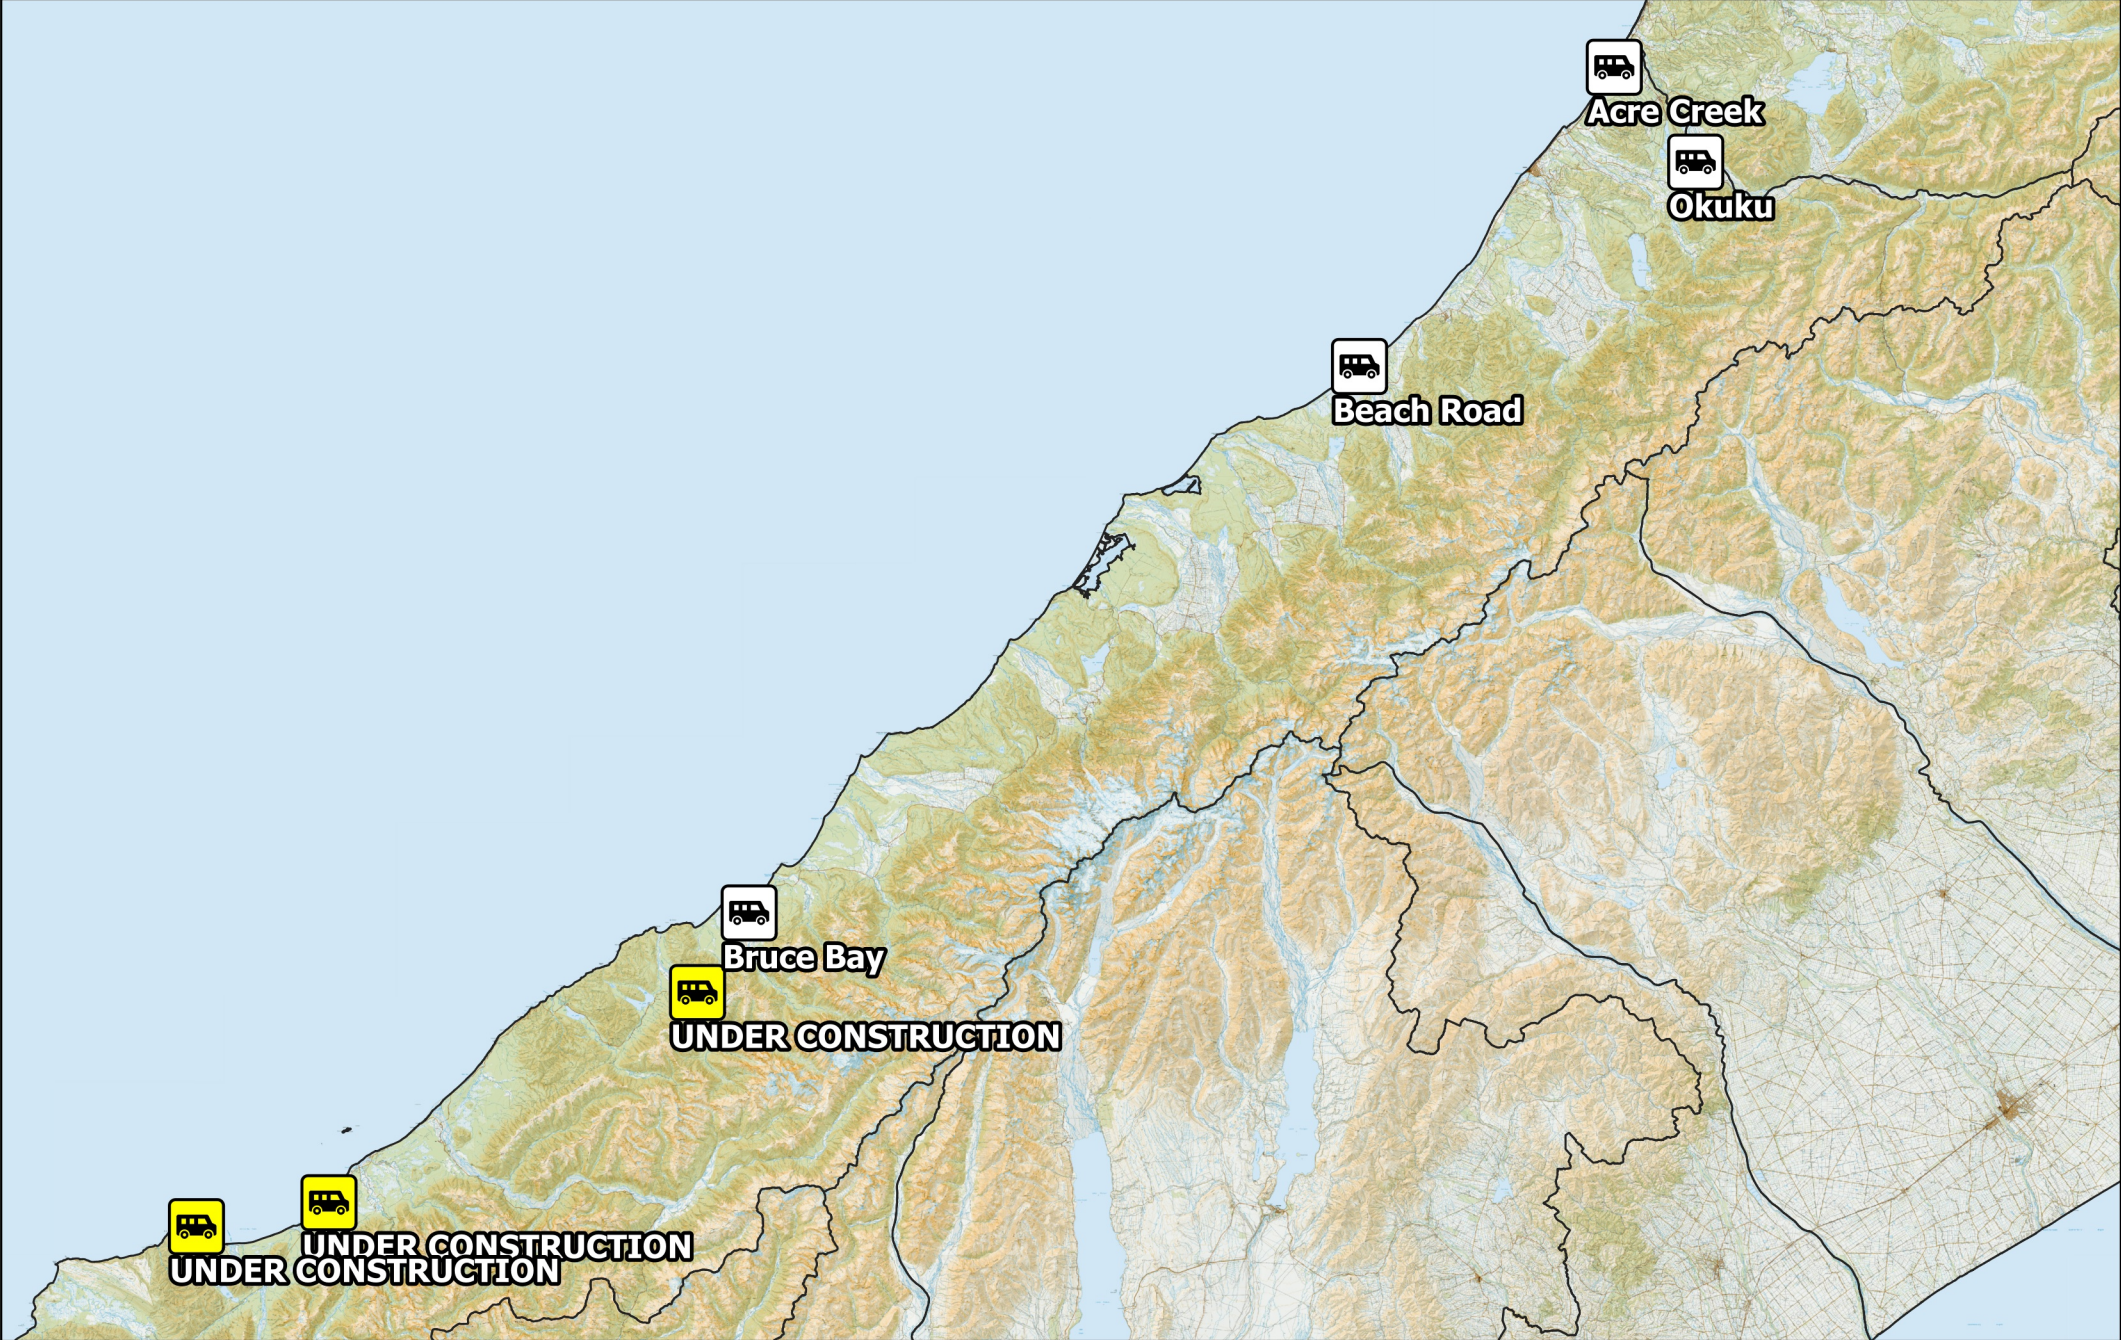

Responsible Camping Areas Overview Westland District

Responsible Camping Areas Westland District

GPS: -42.71129362 171.24521438
NZTM: X 1456300.73, Y 5269751.12

Okuku

**Responsible Camping Areas
Westland District**

GPS: -42.59052065 171.11080933
NZTM: X 1444994.23, Y 5282925.04

Acre Creek

**Responsible Camping Areas
Westland District**

GPS: -42.95649782 170.66603199
NZTM: X 1409624.23, Y 5241372.19

Beach Road

Responsible Camping Areas Westland District

GPS: -43.61264839 169.59078242
NZTM: X 1324889.14, Y 5165498.05

Bruce Bay

**Responsible Camping Areas
Westland District**

GPS: -43.70931705 169.49632613
NZTM: X 1317720.31, Y 5154443.39

Paringa
UNDER CONSTRUCTION

**Responsible Camping Areas
Westland District**

GPS: -43.95018388 168.84459270
NZTM: X 1266554.48, Y 5125259.8

**Hannahs Clearing
UNDER CONSTRUCTION**

**Responsible Camping Areas
Westland District**

GPS: -43.97150955 168.61374035
NZTM: X 1248154.8, Y 5121930.76