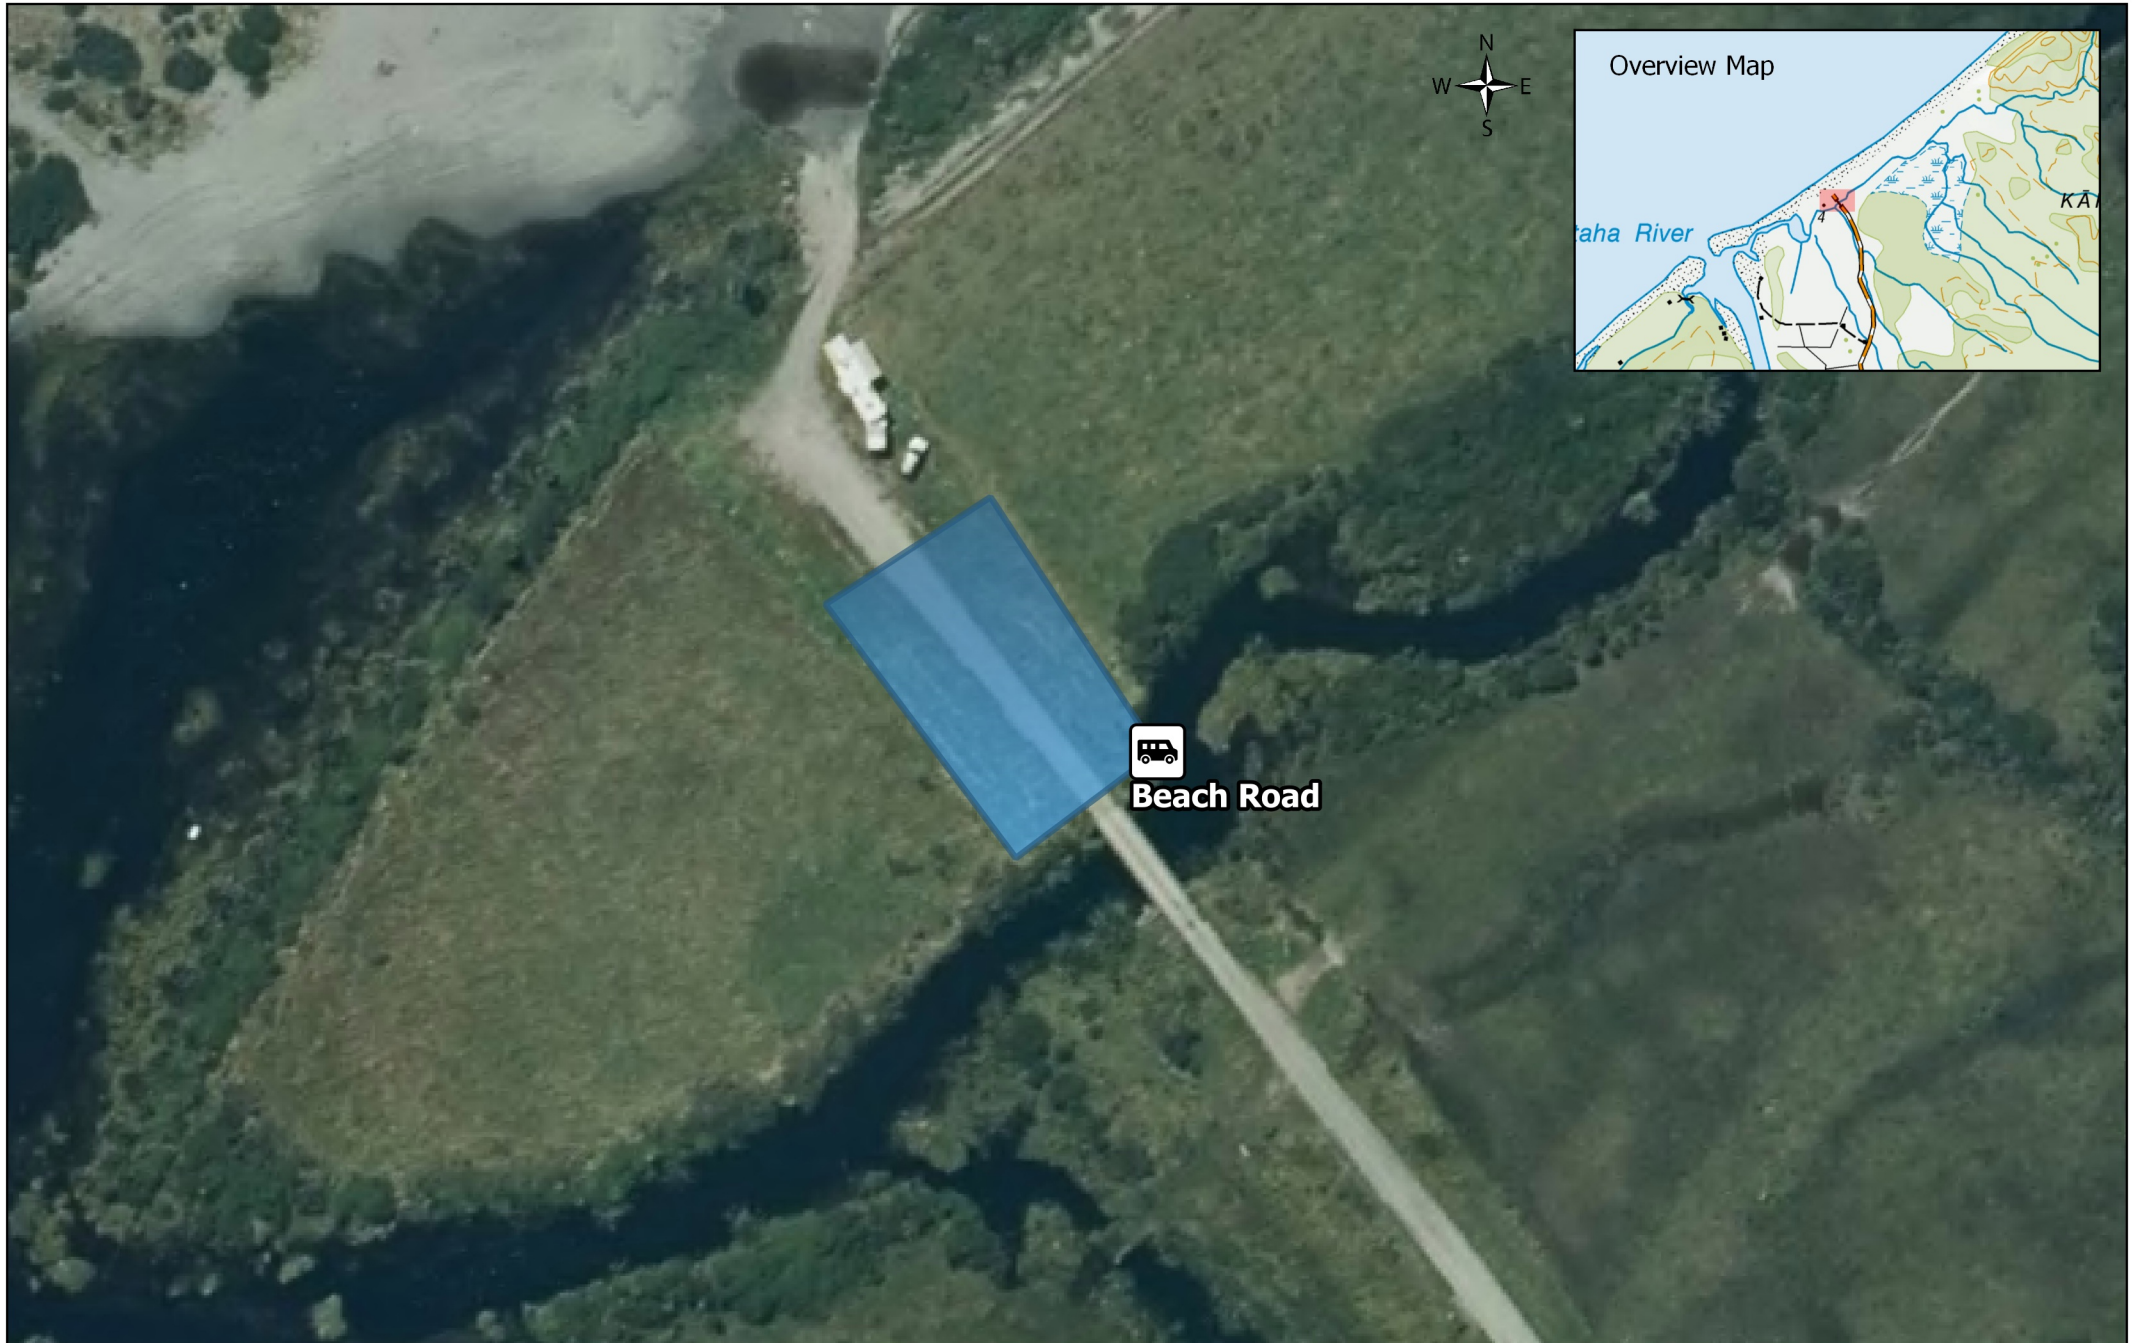

GPS: -42.59052065 171.11080933
NZTM: X 1444994.23, Y 5282925.04

Acre Creek

**Responsible Camping Areas
Westland District**

GPS: -42.95649782 170.66603199
NZTM: X 1409624.23, Y 5241372.19

Beach Road

Responsible Camping Areas Westland District