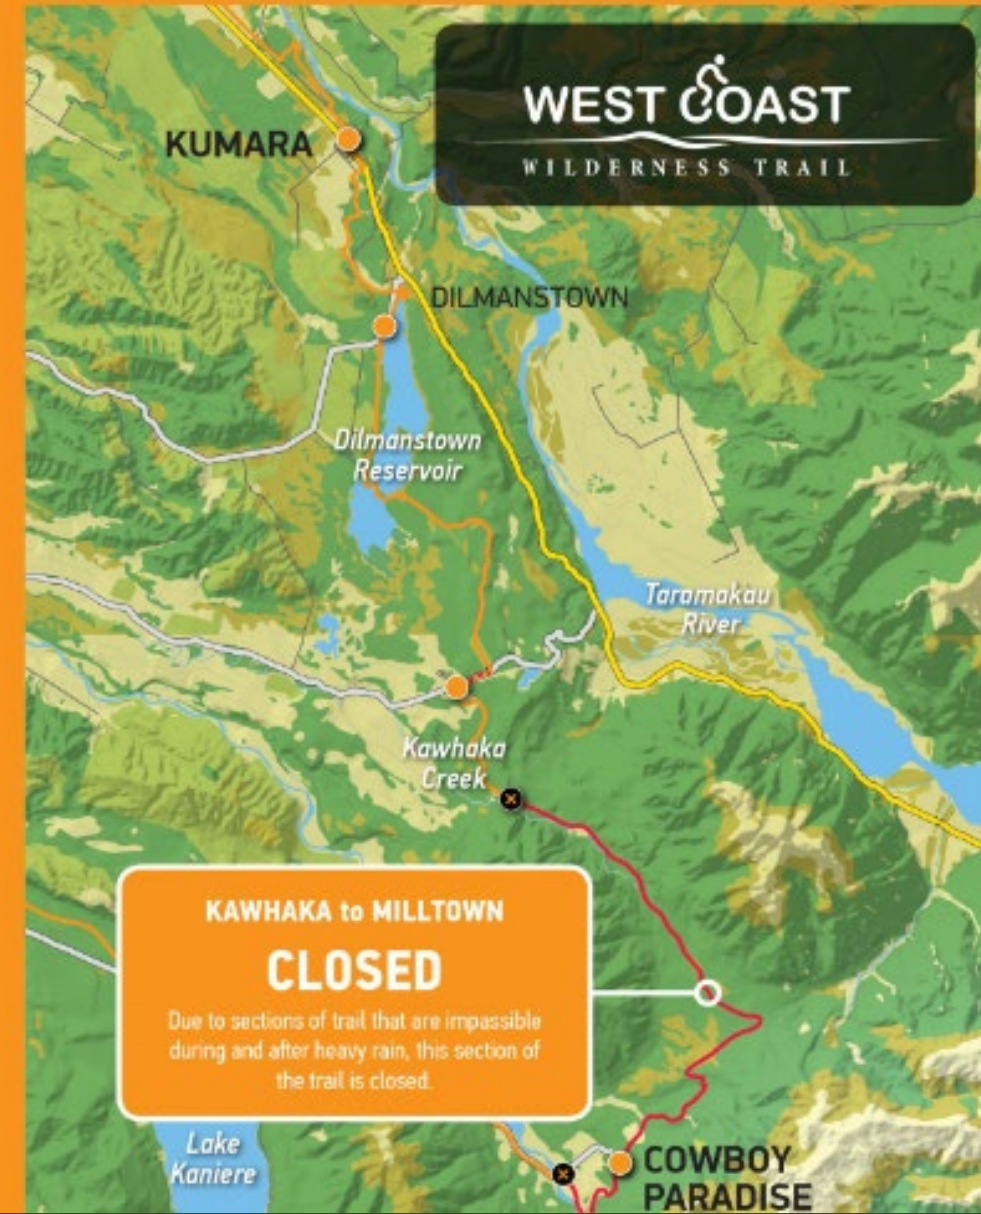

Maintenance Update

West Coast Wilderness Trail

Closures/Diversions

- Full Trail closures:
 - July 12th
 - July 18th & 19th
 - August 8th
- Trail Diversion (Issue still with FB post graphic saying Closure – which creates confusion)
 - June 12th
 - July 8th – 10th
 - August 6th
- Checks
 - June 10th – Weirs
 - June 13th – Boardwalks

TRAIL CLOSURE

Health & Safety

Kawhaka – Potholes before

Kawhaka – Potholes after

July Storm Damage

July storms kept the team busy with clean ups, trail checks and diversions

Trees down

More Trees down

Shelters & Signs Damaged

Scouring from Storm

section11 July
storm

section11 July
storm

section11 July
storm

Scouring from Storm