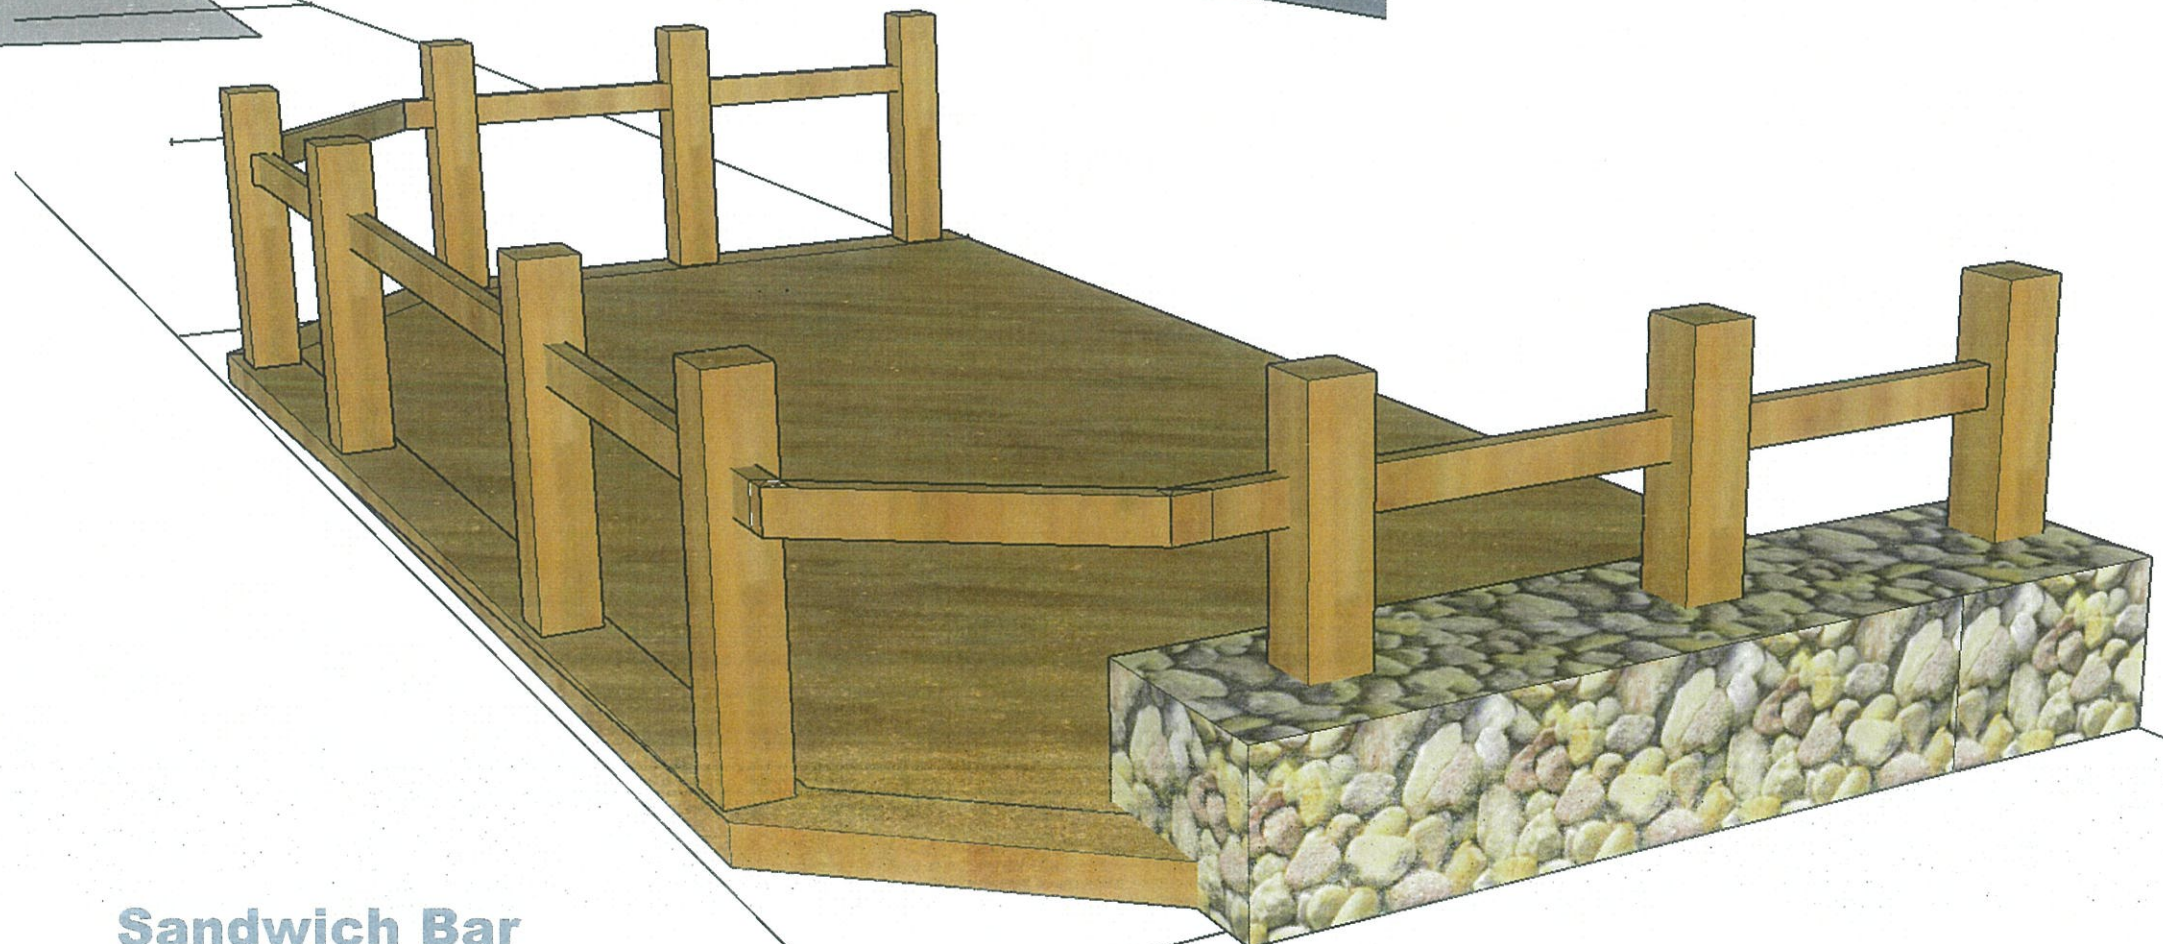

Crossing

Stellar extension

East eats

Sandwich Bar

Proposed Temporary Streetscape Alterations to Revell Street, Hokitika

WESTLAND DISTRICT
COUNCIL

Concept: #3

Issue: For approval
Date: 27/07/21

Scale: Not to scale
Drawn: Simon Eyre