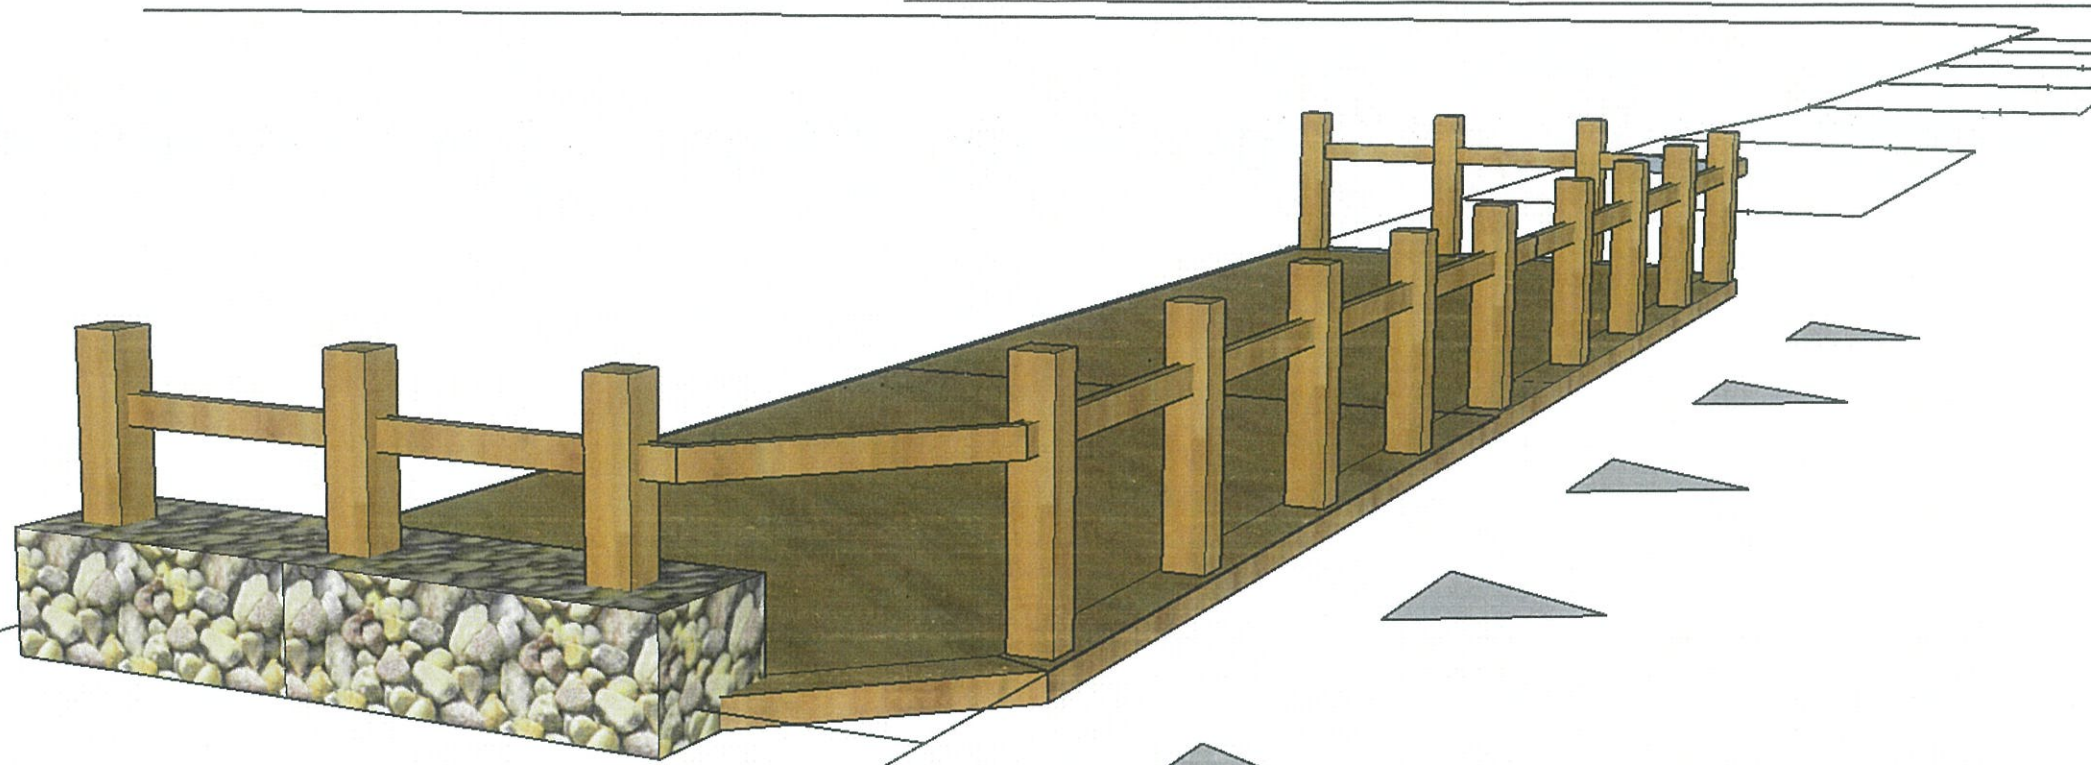

Crossing

Stellar extension

East eats

Sandwich Bar

Proposed Temporary Streetscape Alterations to Revell Street, Hokitika

WESTLAND DISTRICT
COUNCIL

Concept: #3

Issue: For approval
Date: 27/07/21

Scale: Not to scale
Drawn: Simon Eyre