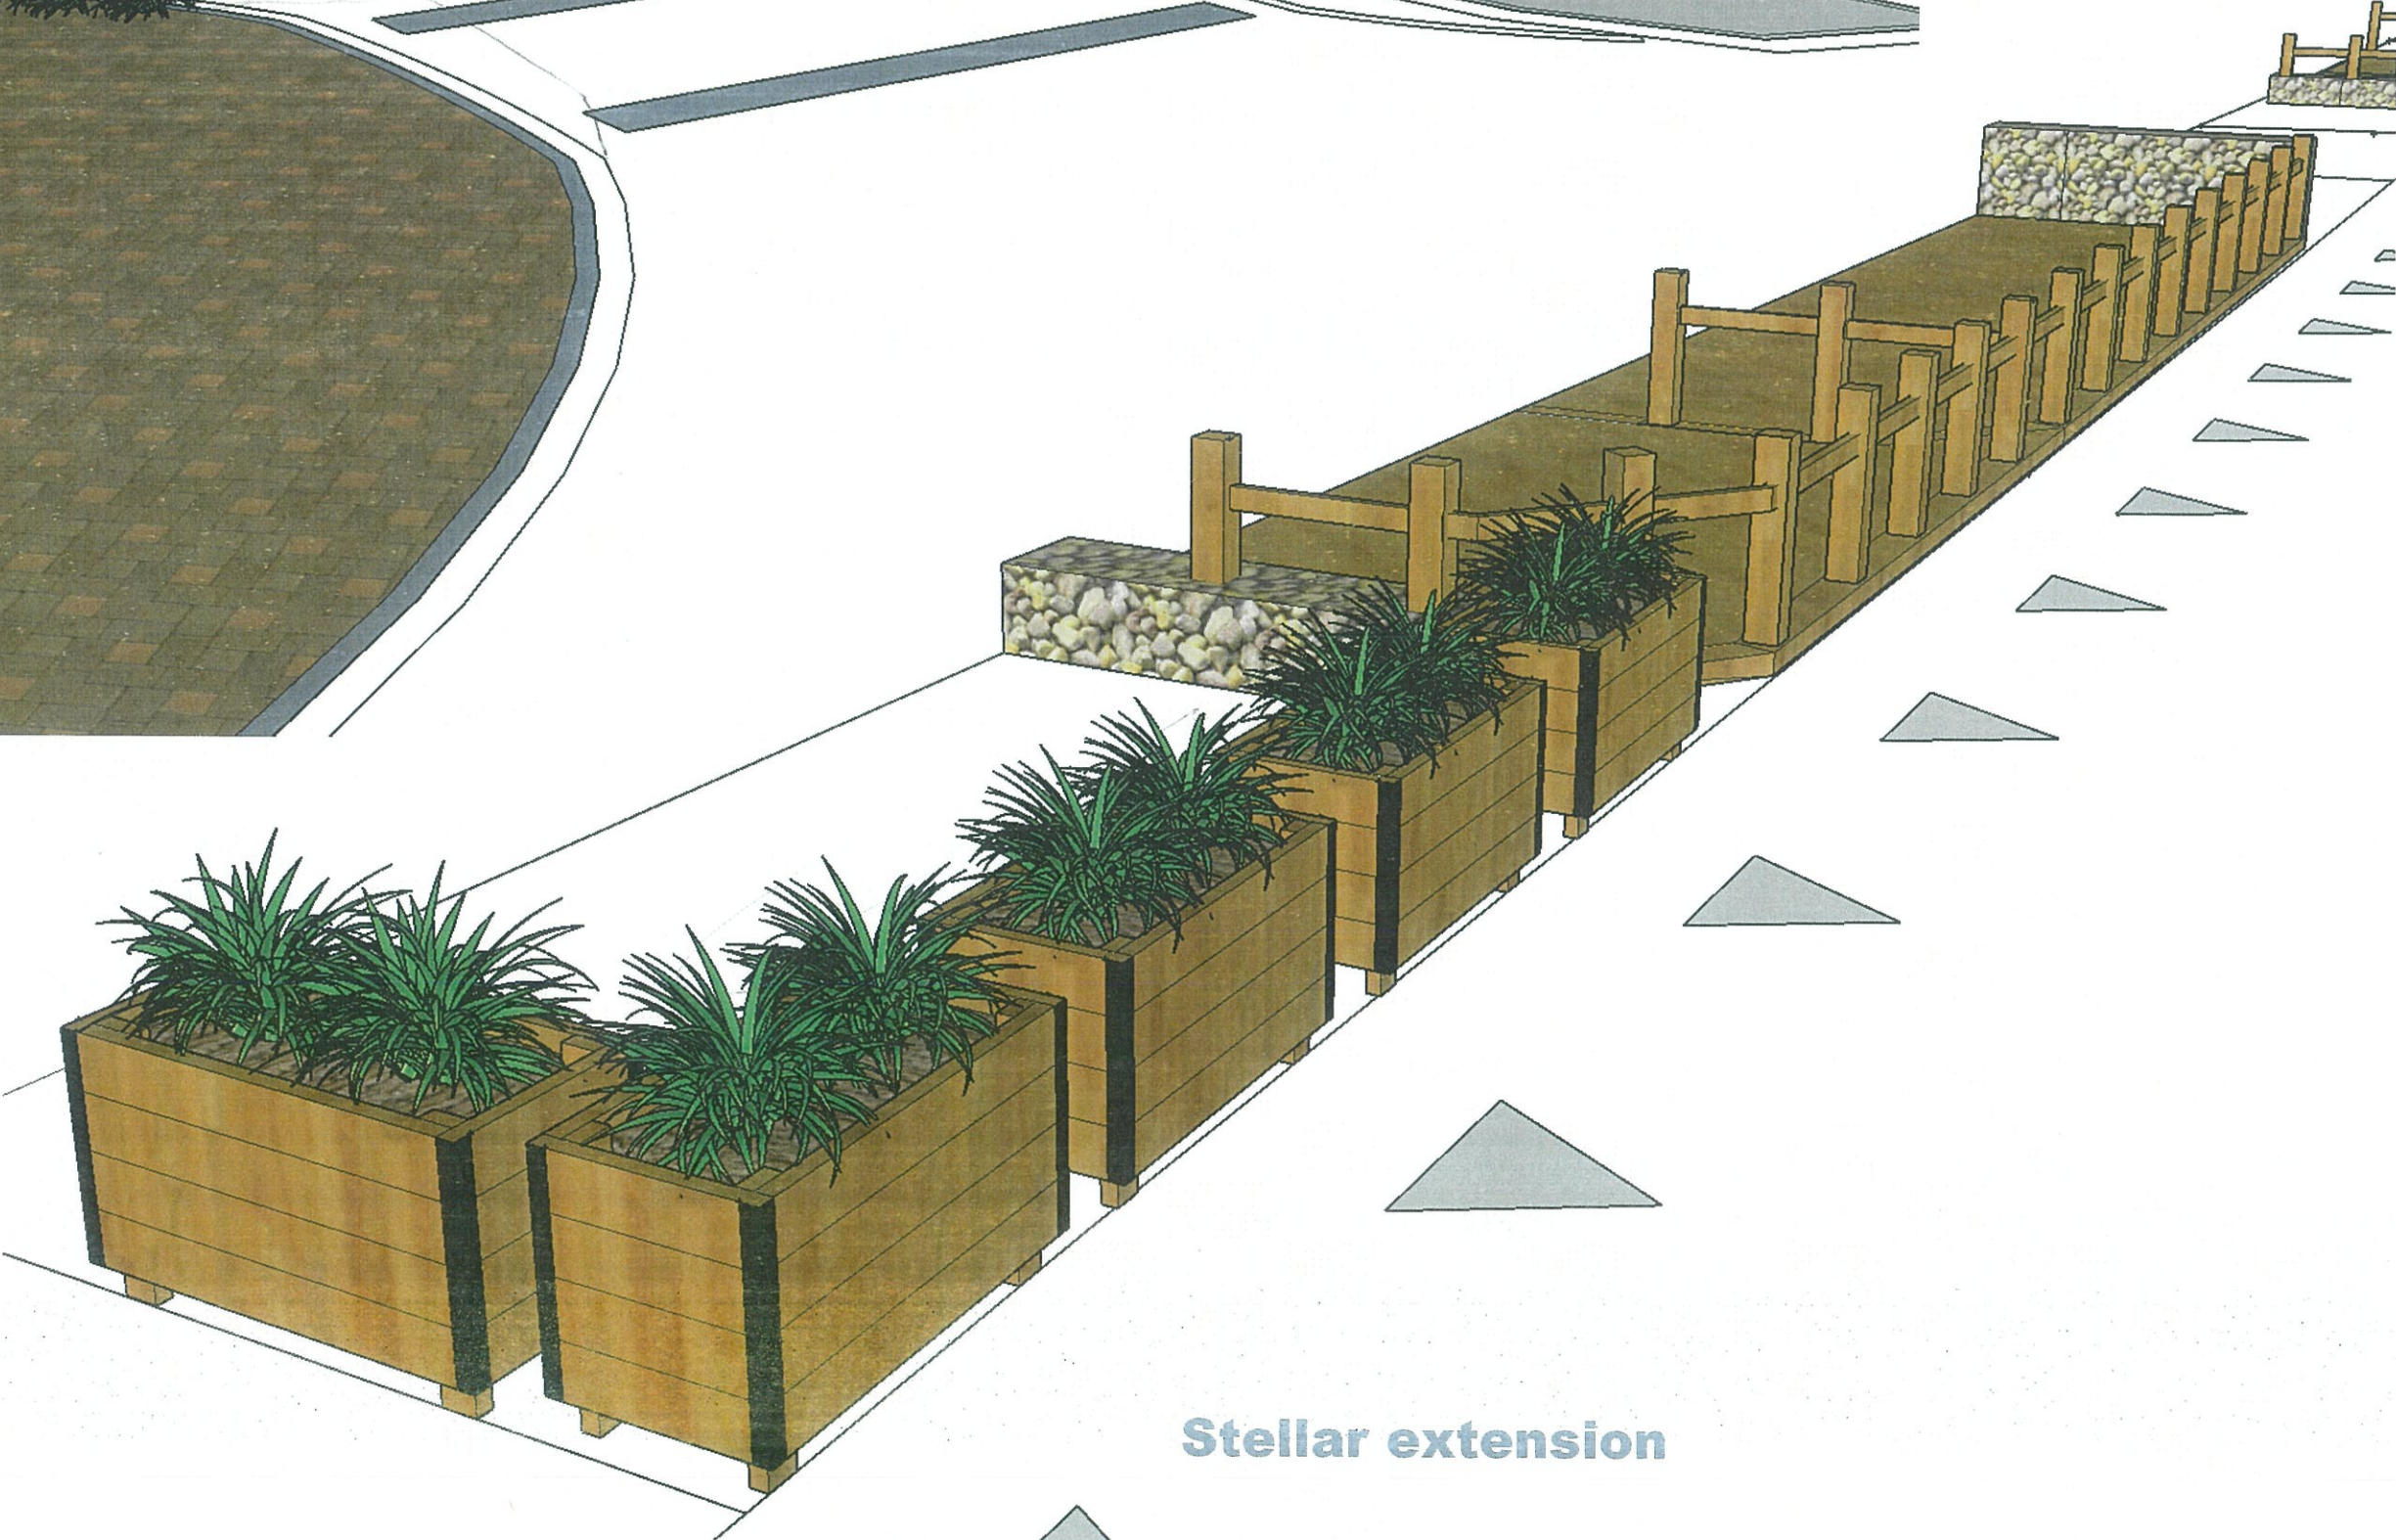

Crossing

Stellar extension

East eats

Sandwich Bar

Proposed Temporary Streetscape Alterations to Revell Street, Hokitika

WESTLAND DISTRICT
COUNCIL

Concept: #3

Issue: For approval
Date: 27/07/21

Scale: Not to scale
Drawn: Simon Eyre