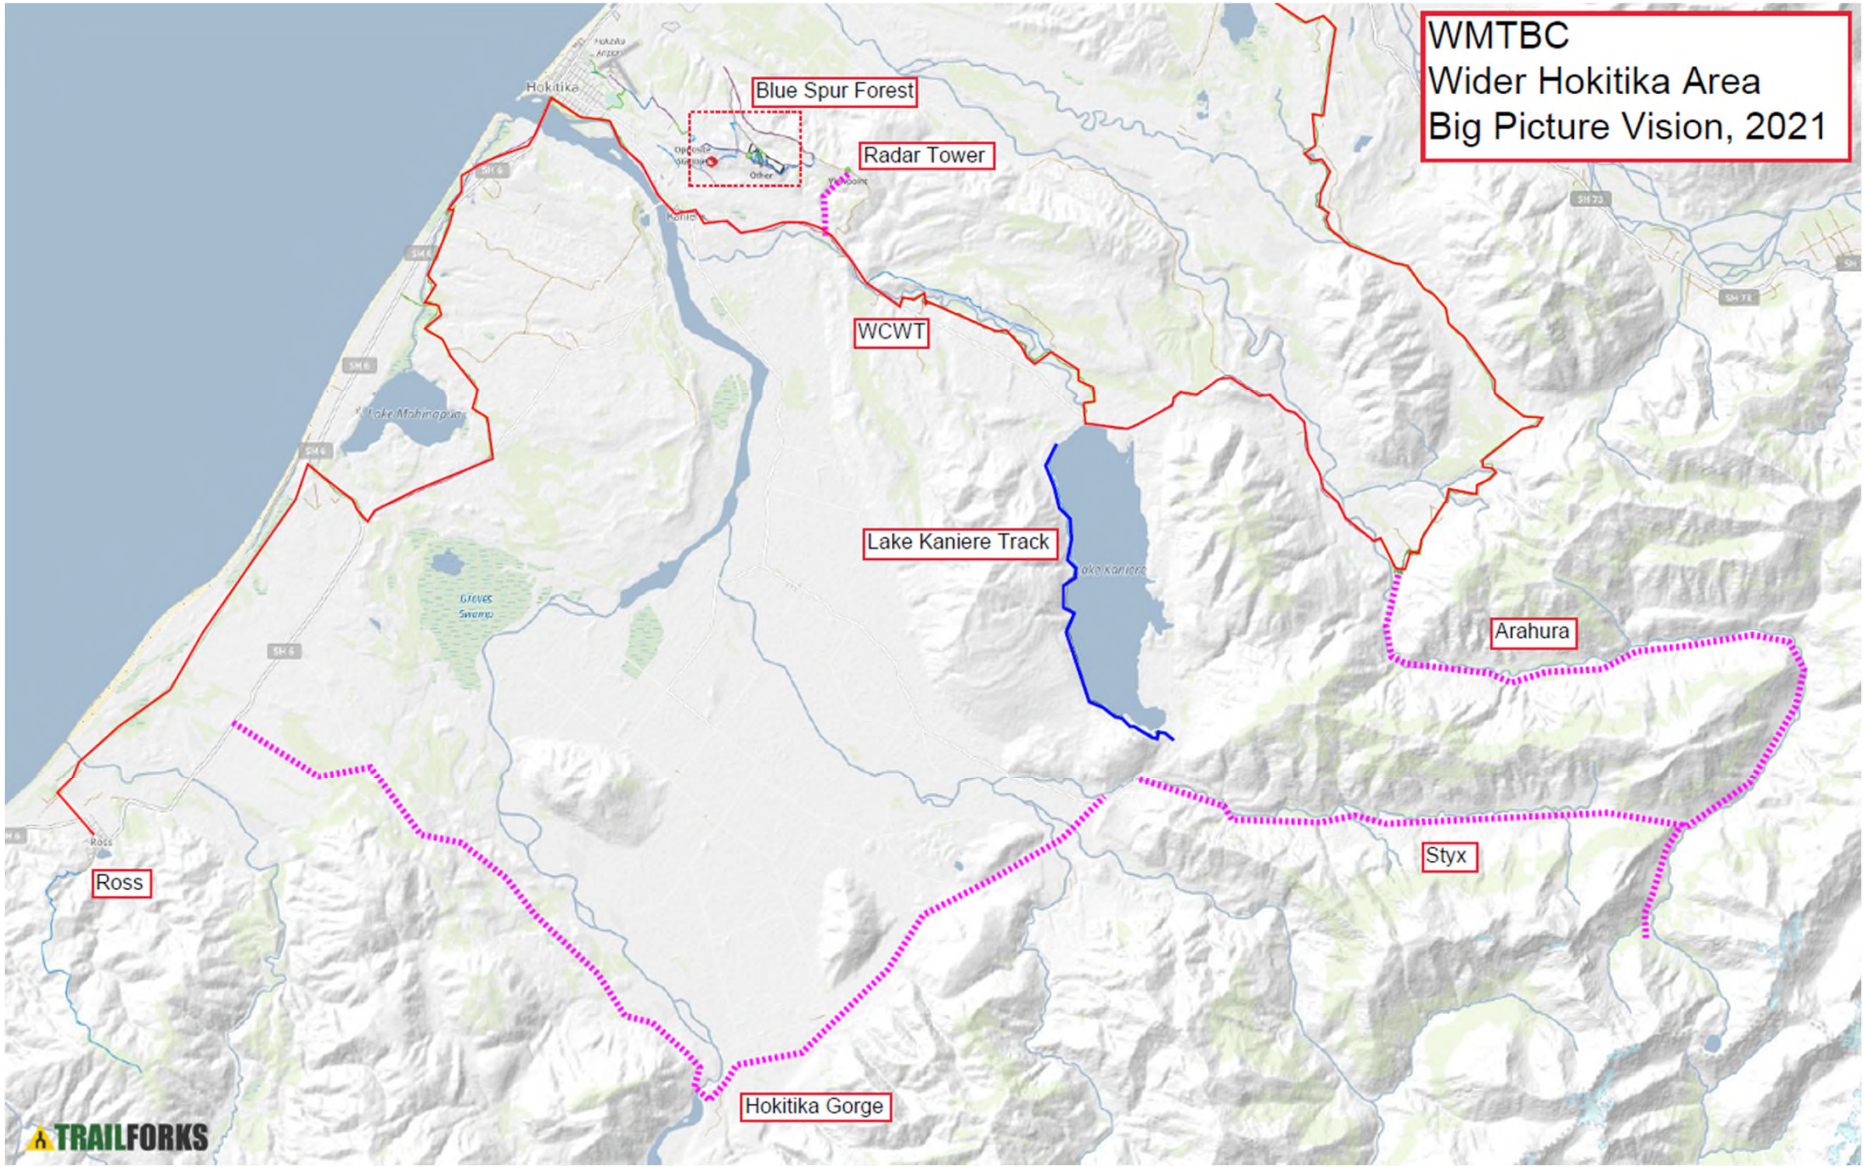

Westland Mountain Bike Club - Club Vision, 2021

WMTBC
Blue Spur Forest
Core Track Network 2021

Stations Inn

Forest Road

The Rise of the Track Bots - its all about the kids.

WMTBC Hokitika Area Vision 2021

Heritage Trail

Blue Spur Forest

Radar Tower

West Coast Wilderness Trail

Sunset Point Flow Park

Bring the riding to the people and create fabulous imagery for cycling in Hokitika

WMTBC
Wider Hokitika Area
Big Picture Vision, 2021

Arthur's Pass National Park

Hawarden

Goldsborough Loop / Kumara Link

Around Mahinapua

Around Lake Kanieri

WCWT

Styx Arahura Epic

Hokitika Gorge Circuit

CANTERBURY
CANTERBURY
2D

Community Benefit

Ease of Realisation

	Project	Purpose	Landowners	Funders	Lead
<i>Business as usual</i>	WCWT complete "off roading"	Cementing its position as the best great ride in the Nga Haerenga suite	Mixed	Central Govt	WDC
<i>Easy points</i>	Heritage Loop Realignment	Making the trail rideable for all, linking Blue Spur to town, a half day trip for families that connects to WCWT	WDC and Private	WDC / DWC	WDC
<i>Bang for buck, key player</i>	Sunset Point Flow Park	Improving access for all, especially kids, amazing imagery for cycling in Hokitika	WDC	DWC / WDC	WDC
<i>Easiest loop to complete</i>	Lake Kaniere Circuit	An off road loop around Lake Kaniere from Hokitika, already mostly in place	DOC	DOC / Jobs for Nature	DOC
	Lake Mahinapua Circuit and Goldsborough Link	Important day rides for families and those that don't want 4 days of the WCWT. Off road link to Kumara - day trip.	NZTA, WDC, DOC, Private	DOC / NZTA / DWC / WDC	WDC
<i>Hardest loop to complete</i>	Hokitika Gorge Circuit	Would likely qualify as a Heartland Ride and ties Hokitika Gorge Icon to Cycling	Mixed	Central Govt / DWC / WDC.	WDC
<i>Holy Grail</i>	Styx Arahura Circuit	Brings Hokitika into the Big Mountain Ride club, completes the regional cluster offering	DOC (vested Mawhera and Ngāi Tahu)	DOC Jobs for Nature / DWC	DOC