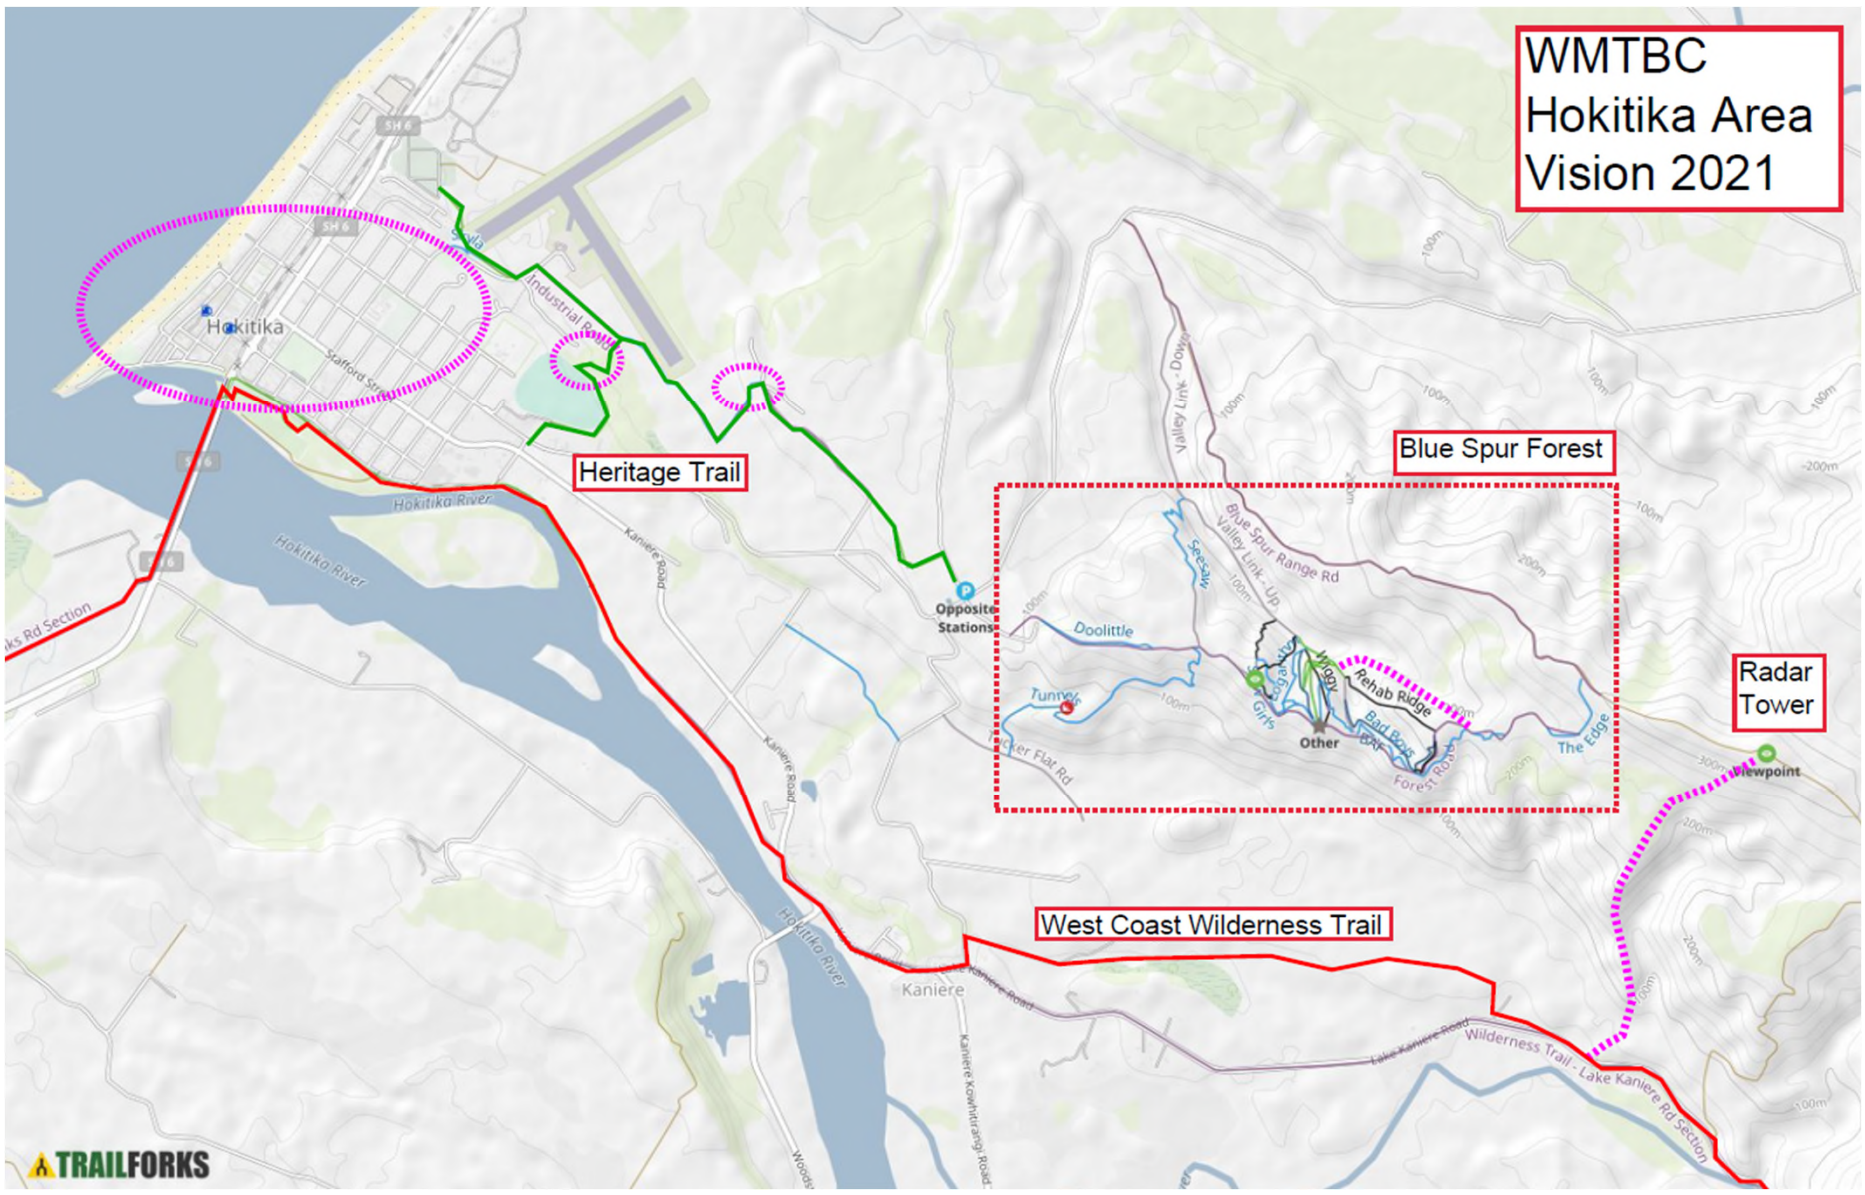

Westland Mountain Bike Club - Club Vision, 2021

WMTBC
Blue Spur Forest
Core Track Network 2021

Stations Inn

Forest Road

The Rise of the Track Bots - its all about the kids.

WMTBC Hokitika Area Vision 2021

Heritage Trail

Blue Spur Forest

Radar Tower

West Coast Wilderness Trail

Sunset Point Flow Park

Bring the riding to the people and create fabulous imagery for cycling in Hokitika

WMTBC
Wider Hokitika Area
Big Picture Vision, 2021

Arthur's Pass National Park

Hawarden

Goldsborough Loop / Kumara Link

Around Mahinapua

Around Lake Kanieri

WCWT

Styx Arahura Epic

Hokitika Gorge Circuit

CANTERBURY
CANTERBURY
2D

Community Benefit

Ease of Realisation

	Project	Purpose	Landowners	Funders	Lead
<i>Business as usual</i>	WCWT complete "off roading"	Cementing its position as the best great ride in the Nga Haerenga suite	Mixed	Central Govt	WDC
<i>Easy points</i>	Heritage Loop Realignment	Making the trail rideable for all, linking Blue Spur to town, a half day trip for families that connects to WCWT	WDC and Private	WDC / DWC	WDC
<i>Bang for buck, key player</i>	Sunset Point Flow Park	Improving access for all, especially kids, amazing imagery for cycling in Hokitika	WDC	DWC / WDC	WDC
<i>Easiest loop to complete</i>	Lake Kaniere Circuit	An off road loop around Lake Kaniere from Hokitika, already mostly in place	DOC	DOC / Jobs for Nature	DOC
	Lake Mahinapua Circuit and Goldsborough Link	Important day rides for families and those that don't want 4 days of the WCWT. Off road link to Kumara - day trip.	NZTA, WDC, DOC, Private	DOC / NZTA / DWC / WDC	WDC
<i>Hardest loop to complete</i>	Hokitika Gorge Circuit	Would likely qualify as a Heartland Ride and ties Hokitika Gorge Icon to Cycling	Mixed	Central Govt / DWC / WDC.	WDC
<i>Holy Grail</i>	Styx Arahura Circuit	Brings Hokitika into the Big Mountain Ride club, completes the regional cluster offering	DOC (vested Mawhera and Ngāi Tahu)	DOC Jobs for Nature / DWC	DOC