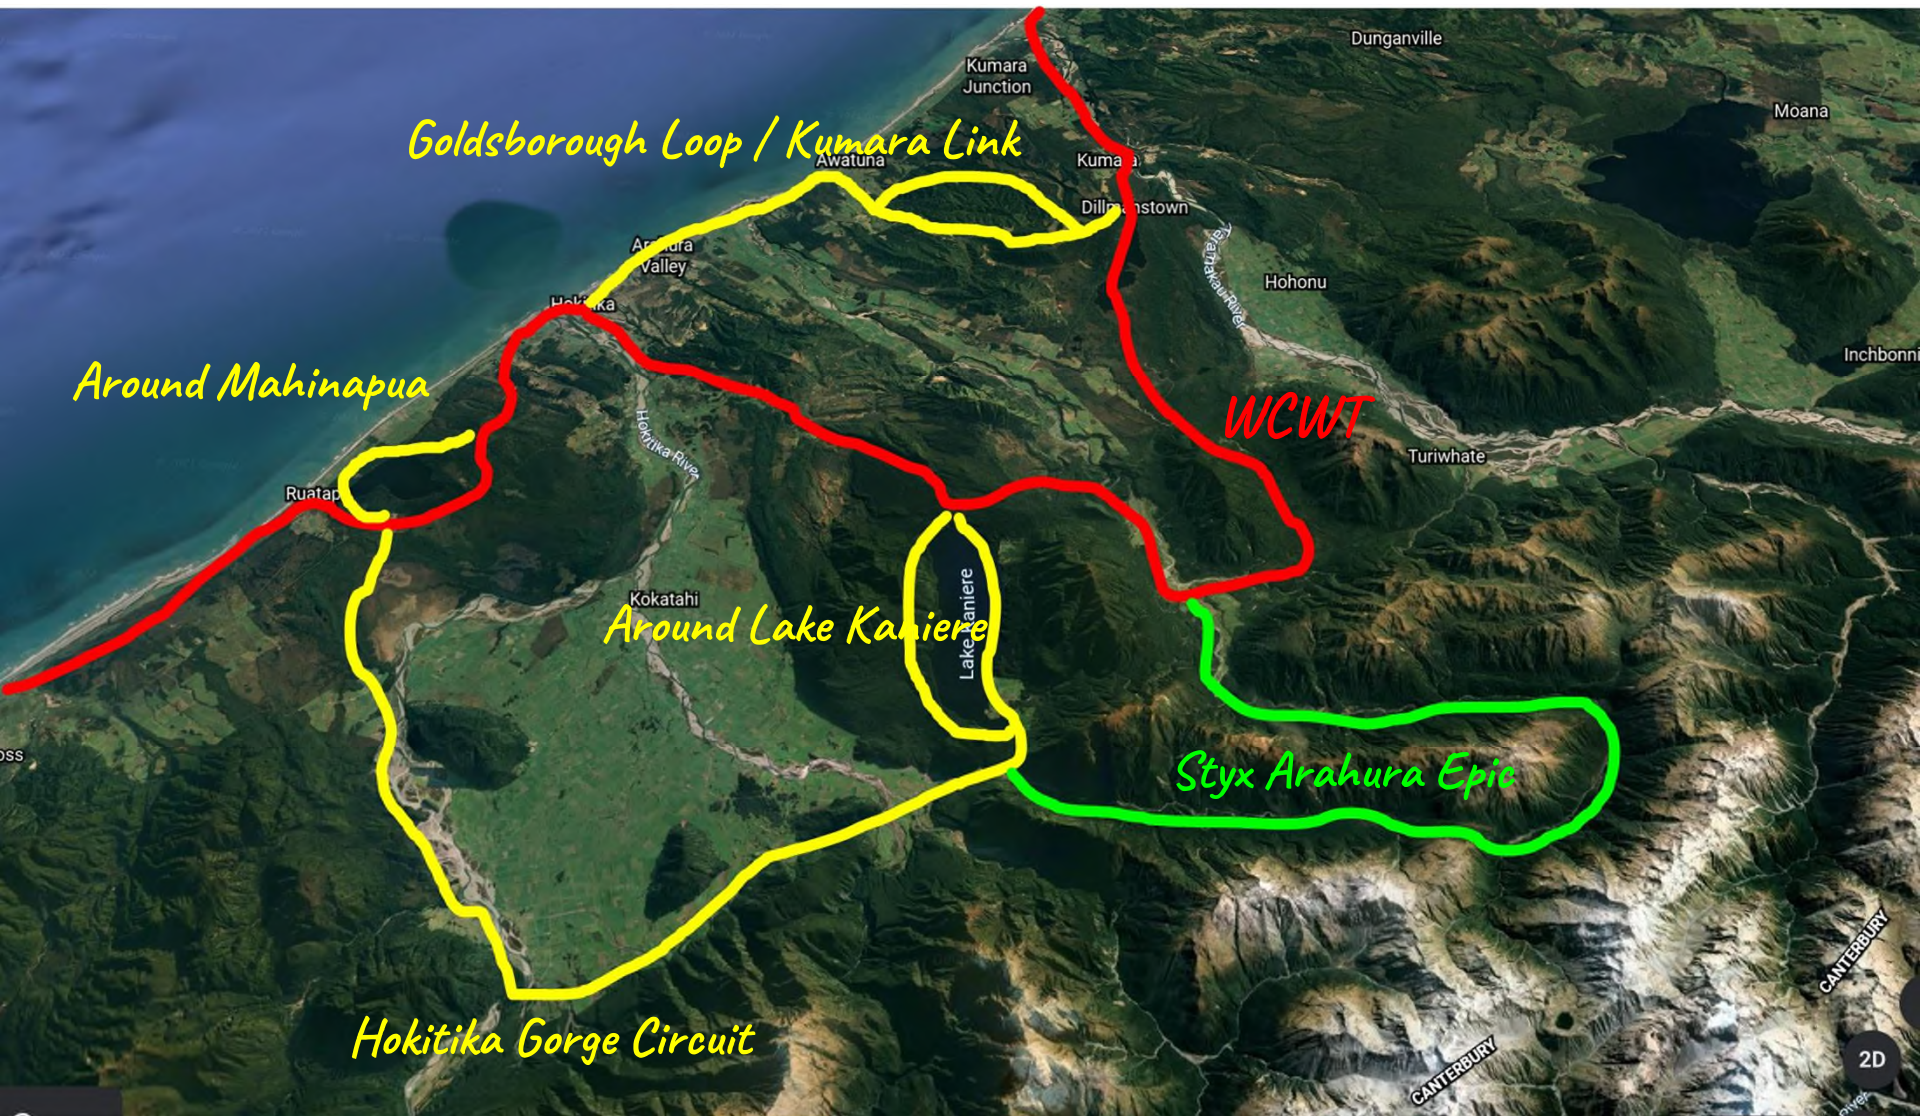

Blue Spur Forest

Radar Tower

West Coast Wilderness Trail

Sunset Point Flow Park

Bring the riding to the people and create fabulous imagery for cycling in Hokitika

WMTBC
Wider Hokitika Area
Big Picture Vision, 2021

Heaphy

Kahurangi National Park

Old Ghost Road

Kawatiri

Nelson Lakes National Park

Paparoa

West Coast Wilderness Trail

Lake Sumner Forest Park

Arthur's Pass National Park

Hawarden

Goldsborough Loop / Kumara Link

Around Mahinapua

Around Lake Kanieri

WCWT

Styx Arahura Epic

Hokitika Gorge Circuit

CANTERBURY
CANTERBURY
2D

Community Benefit

Ease of Realisation

	Project	Purpose	Landowners	Funders	Lead
<i>Business as usual</i>	WCWT complete "off roading"	Cementing its position as the best great ride in the Nga Haerenga suite	Mixed	Central Govt	WDC
<i>Easy points</i>	Heritage Loop Realignment	Making the trail rideable for all, linking Blue Spur to town, a half day trip for families that connects to WCWT	WDC and Private	WDC / DWC	WDC
<i>Bang for buck, key player</i>	Sunset Point Flow Park	Improving access for all, especially kids, amazing imagery for cycling in Hokitika	WDC	DWC / WDC	WDC
<i>Easiest loop to complete</i>	Lake Kaniere Circuit	An off road loop around Lake Kaniere from Hokitika, already mostly in place	DOC	DOC / Jobs for Nature	DOC
	Lake Mahinapua Circuit and Goldsborough Link	Important day rides for families and those that don't want 4 days of the WCWT. Off road link to Kumara - day trip.	NZTA, WDC, DOC, Private	DOC / NZTA / DWC / WDC	WDC
<i>Hardest loop to complete</i>	Hokitika Gorge Circuit	Would likely qualify as a Heartland Ride and ties Hokitika Gorge Icon to Cycling	Mixed	Central Govt / DWC / WDC.	WDC
<i>Holy Grail</i>	Styx Arahura Circuit	Brings Hokitika into the Big Mountain Ride club, completes the regional cluster offering	DOC (vested Mawhera and Ngāi Tahu)	DOC Jobs for Nature / DWC	DOC