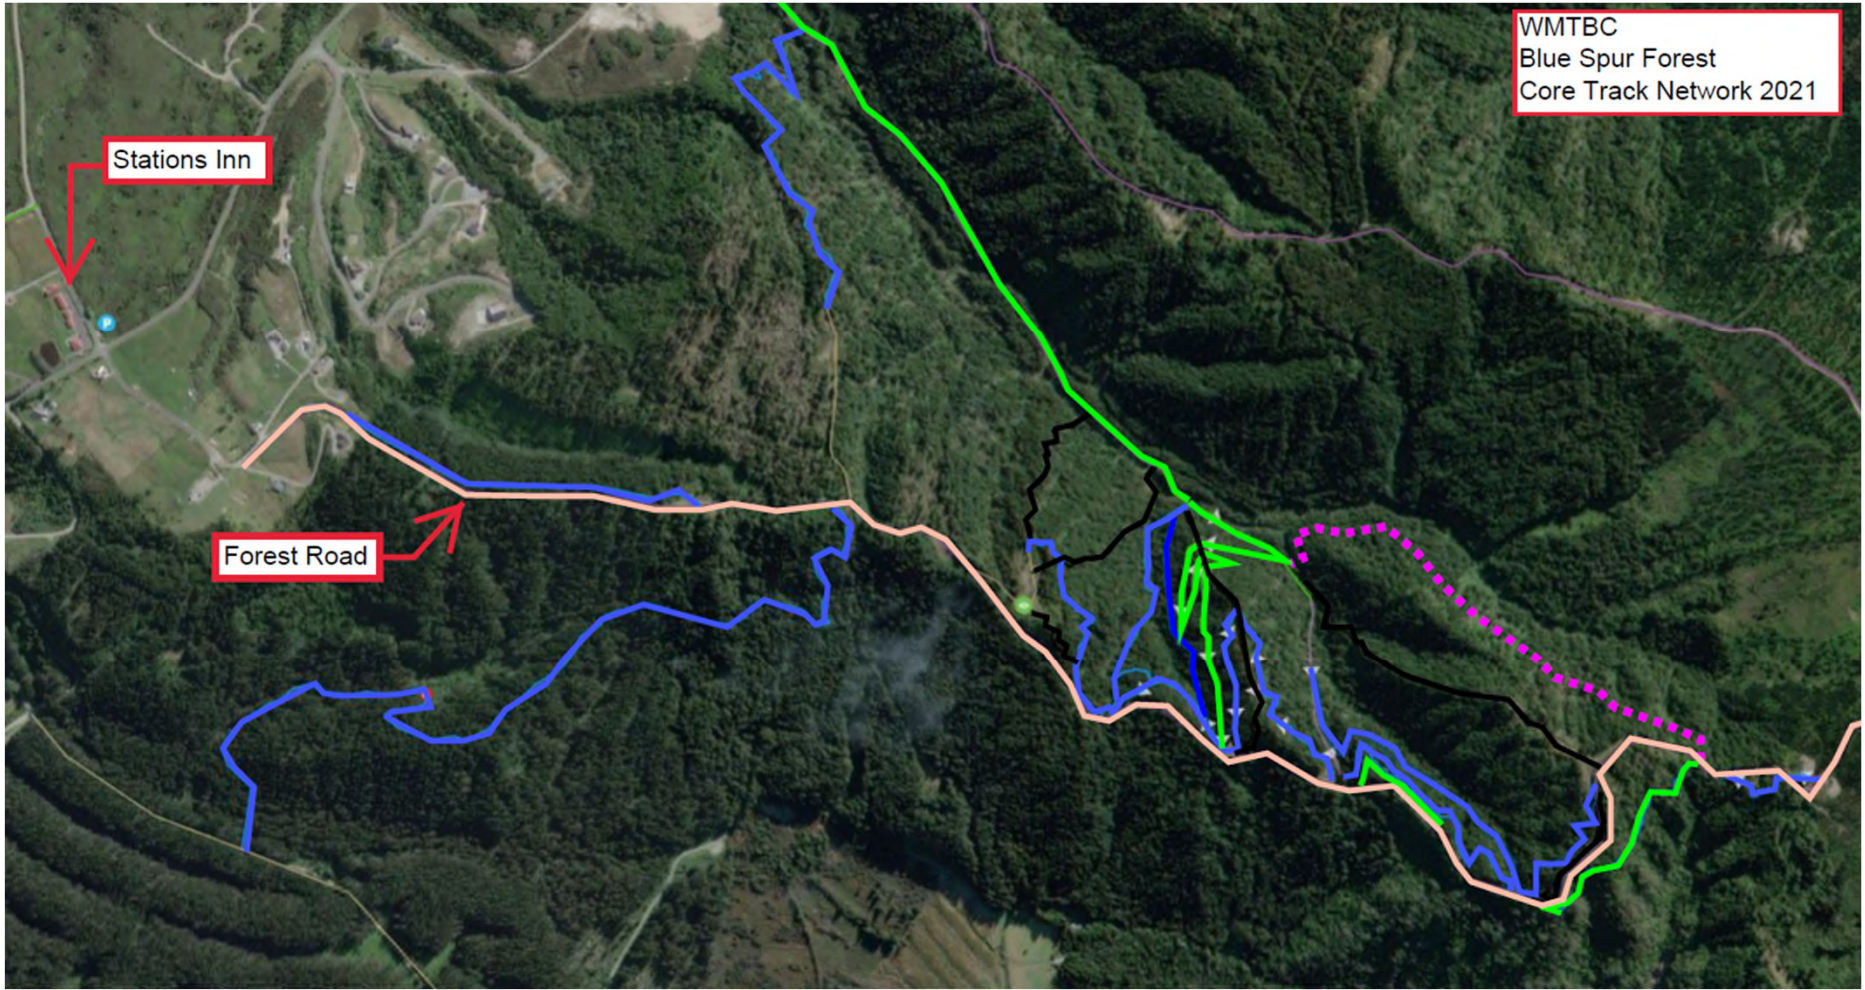

Westland Mountain Bike Club - Club Vision, 2021

WMTBC
Blue Spur Forest
Core Track Network 2021

Stations Inn

Forest Road

The Rise of the Track Bots - its all about the kids.

WMTBC Hokitika Area Vision 2021

Heritage Trail

Blue Spur Forest

Radar Tower

West Coast Wilderness Trail

Sunset Point Flow Park

Bring the riding to the people and create fabulous imagery for cycling in Hokitika

WMTBC
Wider Hokitika Area
Big Picture Vision, 2021

Arthur's Pass National Park

Hawarden

Goldsborough Loop / Kumara Link

Around Mahinapua

Around Lake Kanieri

WCWT

Styx Arahura Epic

Hokitika Gorge Circuit

CANTERBURY
CANTERBURY
2D

Community Benefit

Ease of Realisation

	Project	Purpose	Landowners	Funders	Lead
<i>Business as usual</i>	WCWT complete "off roading"	Cementing its position as the best great ride in the Nga Haerenga suite	Mixed	Central Govt	WDC
<i>Easy points</i>	Heritage Loop Realignment	Making the trail rideable for all, linking Blue Spur to town, a half day trip for families that connects to WCWT	WDC and Private	WDC / DWC	WDC
<i>Bang for buck, key player</i>	Sunset Point Flow Park	Improving access for all, especially kids, amazing imagery for cycling in Hokitika	WDC	DWC / WDC	WDC
<i>Easiest loop to complete</i>	Lake Kaniere Circuit	An off road loop around Lake Kaniere from Hokitika, already mostly in place	DOC	DOC / Jobs for Nature	DOC
	Lake Mahinapua Circuit and Goldsborough Link	Important day rides for families and those that don't want 4 days of the WCWT. Off road link to Kumara - day trip.	NZTA, WDC, DOC, Private	DOC / NZTA / DWC / WDC	WDC
<i>Hardest loop to complete</i>	Hokitika Gorge Circuit	Would likely qualify as a Heartland Ride and ties Hokitika Gorge Icon to Cycling	Mixed	Central Govt / DWC / WDC.	WDC
<i>Holy Grail</i>	Styx Arahura Circuit	Brings Hokitika into the Big Mountain Ride club, completes the regional cluster offering	DOC (vested Mawhera and Ngāi Tahu)	DOC Jobs for Nature / DWC	DOC