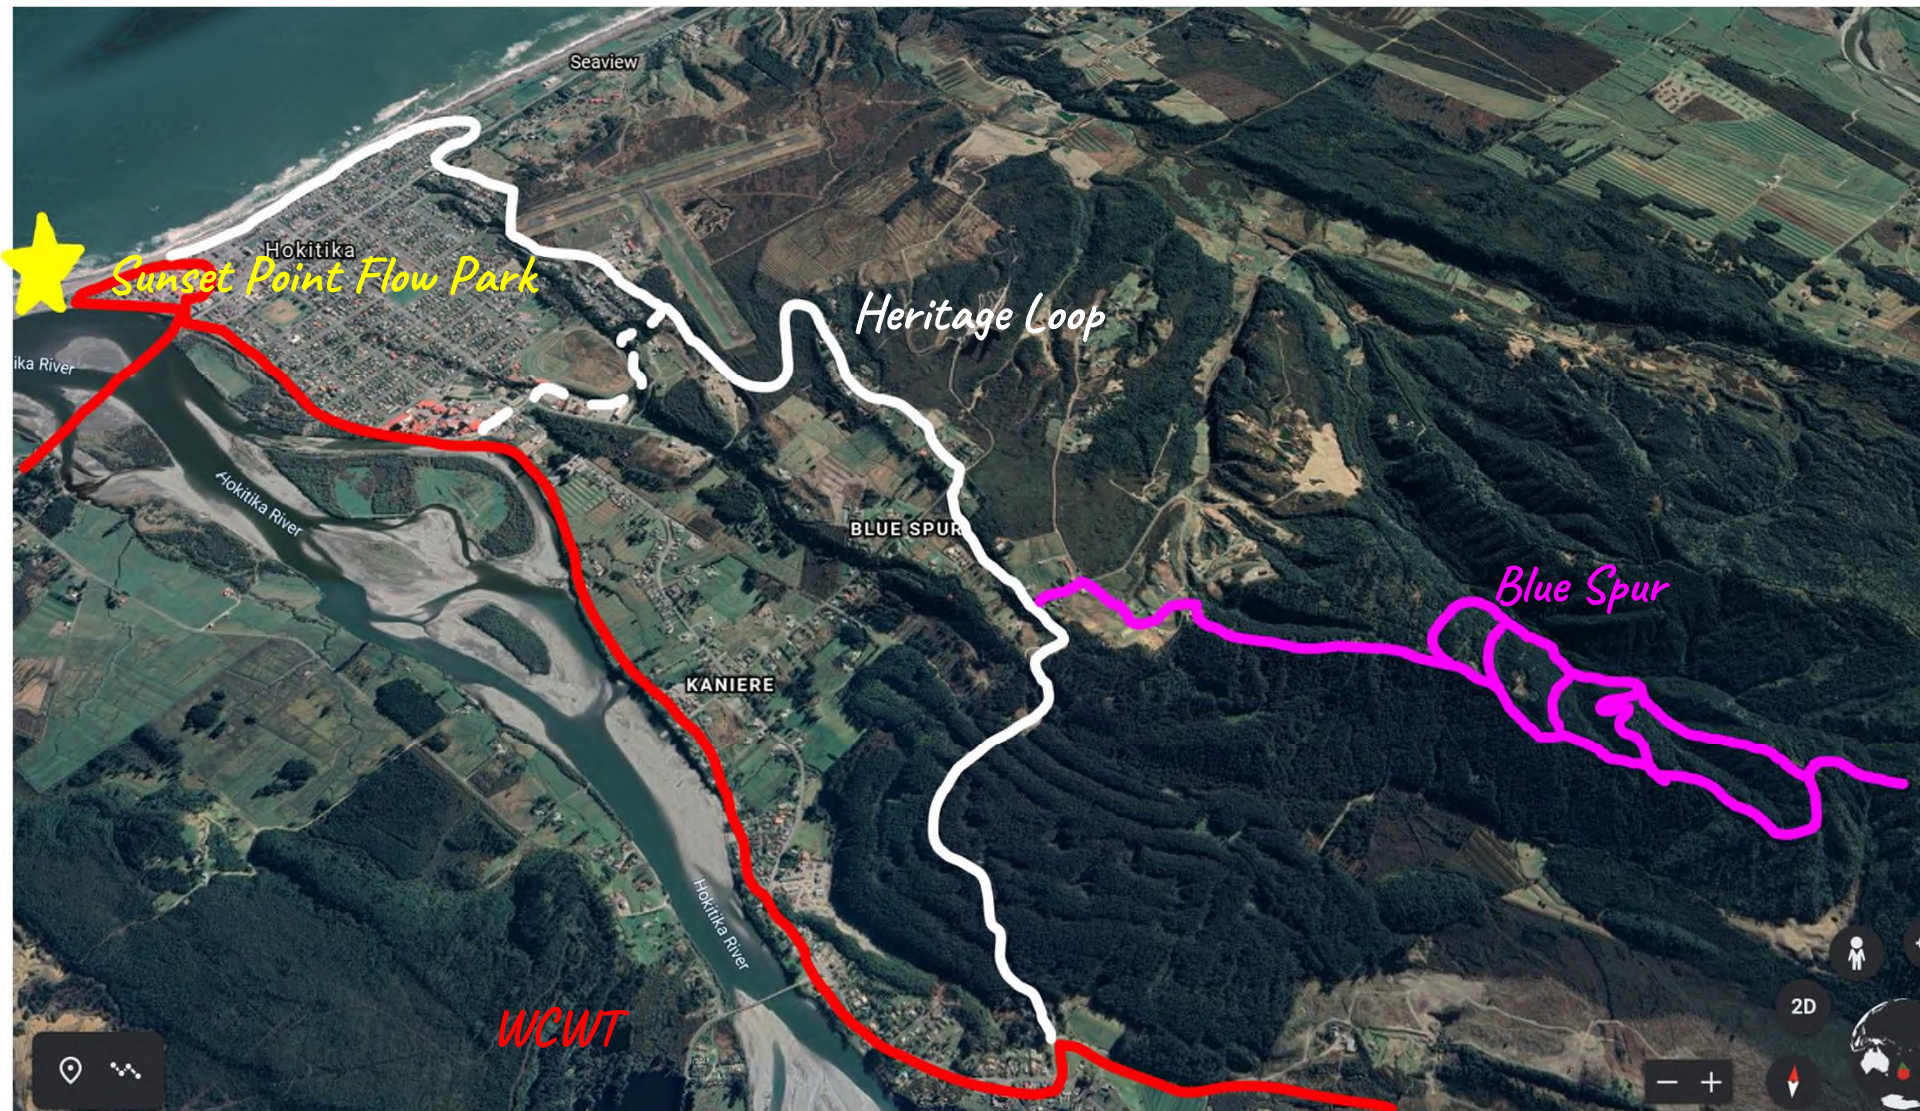

Blue Spur Forest

Radar Tower

West Coast Wilderness Trail

Sunset Point Flow Park

Bring the riding to the people and create fabulous imagery for cycling in Hokitika

WMTBC
Wider Hokitika Area
Big Picture Vision, 2021

Arthur's Pass National Park

Hawarden

Goldsborough Loop / Kumara Link

Around Mahinapua

Around Lake Kanieri

WCWT

Styx Arahura Epic

Hokitika Gorge Circuit

CANTERBURY
CANTERBURY
2D

Community Benefit

Ease of Realisation

	Project	Purpose	Landowners	Funders	Lead
<i>Business as usual</i>	WCWT complete "off roading"	Cementing its position as the best great ride in the Nga Haerenga suite	Mixed	Central Govt	WDC
<i>Easy points</i>	Heritage Loop Realignment	Making the trail rideable for all, linking Blue Spur to town, a half day trip for families that connects to WCWT	WDC and Private	WDC / DWC	WDC
<i>Bang for buck, key player</i>	Sunset Point Flow Park	Improving access for all, especially kids, amazing imagery for cycling in Hokitika	WDC	DWC / WDC	WDC
<i>Easiest loop to complete</i>	Lake Kaniere Circuit	An off road loop around Lake Kaniere from Hokitika, already mostly in place	DOC	DOC / Jobs for Nature	DOC
	Lake Mahinapua Circuit and Goldsborough Link	Important day rides for families and those that don't want 4 days of the WCWT. Off road link to Kumara - day trip.	NZTA, WDC, DOC, Private	DOC / NZTA / DWC / WDC	WDC
<i>Hardest loop to complete</i>	Hokitika Gorge Circuit	Would likely qualify as a Heartland Ride and ties Hokitika Gorge Icon to Cycling	Mixed	Central Govt / DWC / WDC.	WDC
<i>Holy Grail</i>	Styx Arahura Circuit	Brings Hokitika into the Big Mountain Ride club, completes the regional cluster offering	DOC (vested Mawhera and Ngāi Tahu)	DOC Jobs for Nature / DWC	DOC