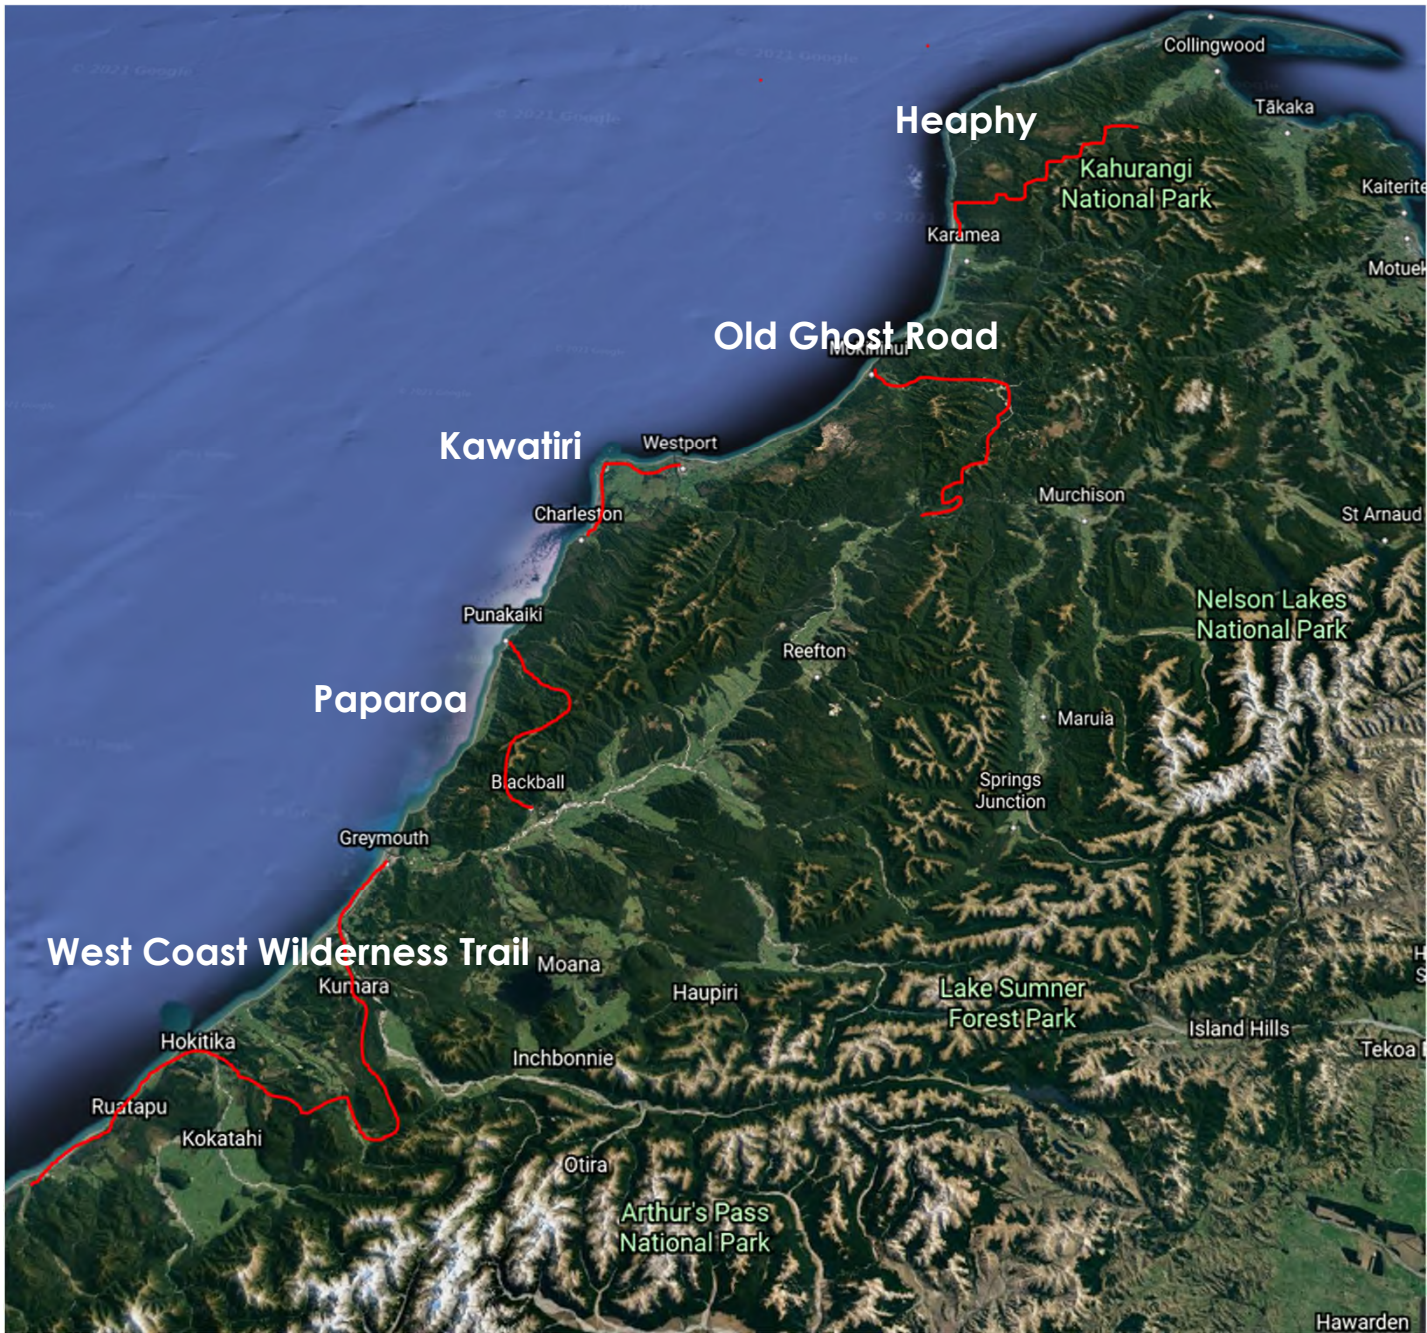

Westland Mountain Bike Club - Club Vision, 2021

WMTBC
Blue Spur Forest
Core Track Network 2021

Stations Inn

Forest Road

The Rise of the Track Bots - its all about the kids.

WMTBC Hokitika Area Vision 2021

Heritage Trail

Blue Spur Forest

Radar Tower

West Coast Wilderness Trail

Sunset Point Flow Park

Bring the riding to the people and create fabulous imagery for cycling in Hokitika

WMTBC
Wider Hokitika Area
Big Picture Vision, 2021

Heaphy

Kahurangi National Park

Old Ghost Road

Kawatiri

Nelson Lakes National Park

Paparoa

West Coast Wilderness Trail

Lake Sumner Forest Park

Arthur's Pass National Park

Hawarden

Goldsborough Loop / Kumara Link

Around Mahinapua

Around Lake Kanieri

WCWT

Styx Arahura Epic

Hokitika Gorge Circuit