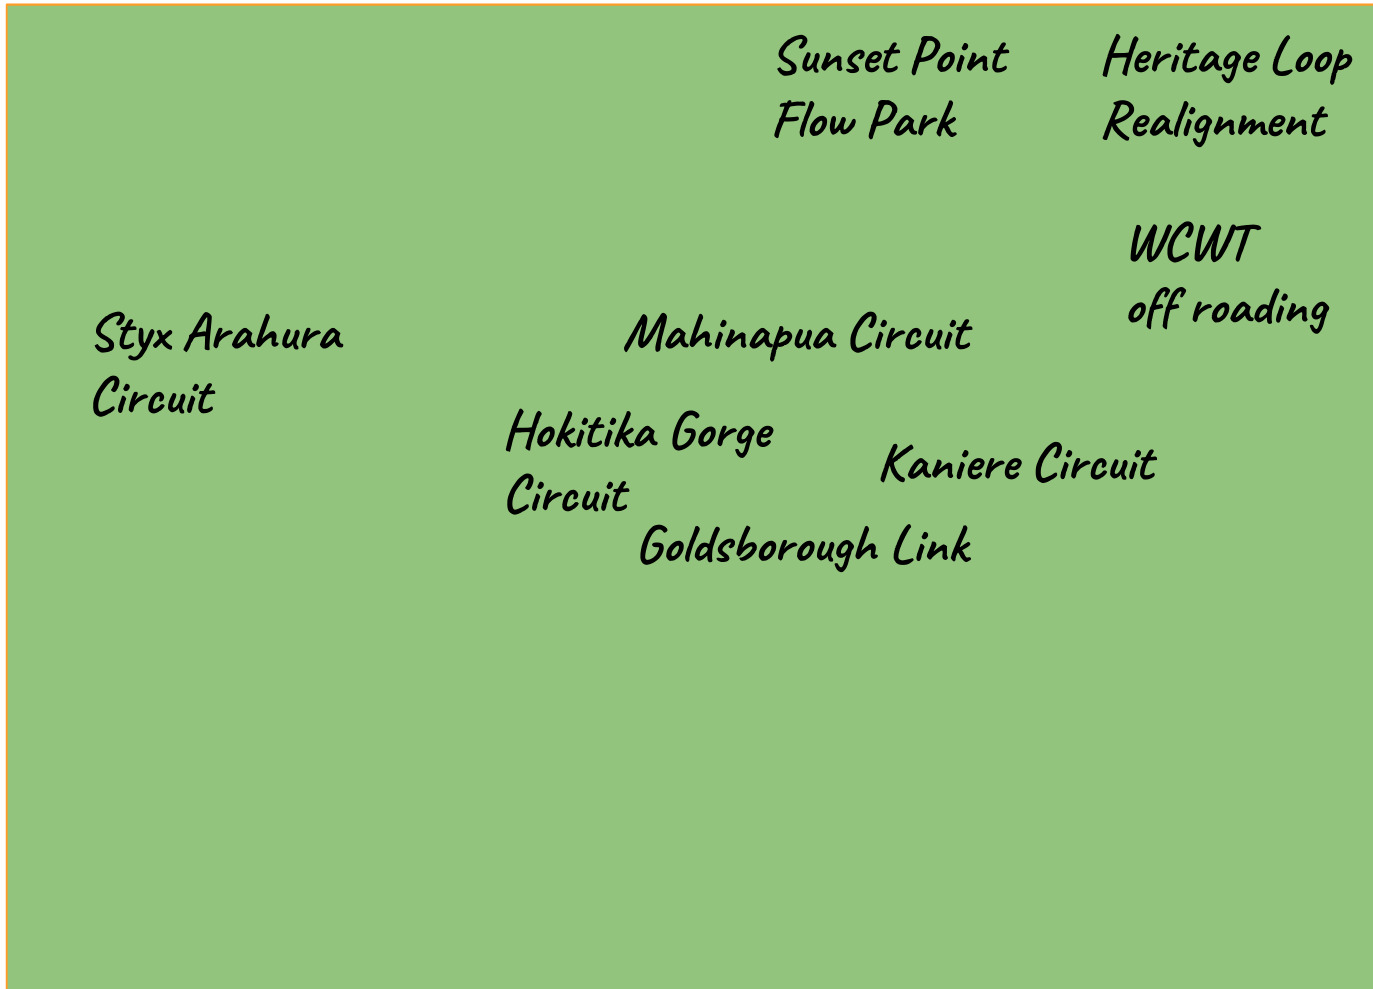

Blue Spur Forest

Radar Tower

West Coast Wilderness Trail

Sunset Point Flow Park

Bring the riding to the people and create fabulous imagery for cycling in Hokitika

WMTBC
Wider Hokitika Area
Big Picture Vision, 2021

Heaphy

Kahurangi National Park

Old Ghost Road

Kawatiri

Nelson Lakes National Park

Paparoa

West Coast Wilderness Trail

Lake Sumner Forest Park

Arthur's Pass National Park

Hawarden

Goldsborough Loop / Kumara Link

Around Mahinapua

Around Lake Kanieri

WCWT

Styx Arahura Epic

Hokitika Gorge Circuit

CANTERBURY
CANTERBURY
2D

Community Benefit

Ease of Realisation

	Project	Purpose	Landowners	Funders	Lead
<i>Business as usual</i>	WCWT complete "off roading"	Cementing its position as the best great ride in the Nga Haerenga suite	Mixed	Central Govt	WDC
<i>Easy points</i>	Heritage Loop Realignment	Making the trail rideable for all, linking Blue Spur to town, a half day trip for families that connects to WCWT	WDC and Private	WDC / DWC	WDC
<i>Bang for buck, key player</i>	Sunset Point Flow Park	Improving access for all, especially kids, amazing imagery for cycling in Hokitika	WDC	DWC / WDC	WDC
<i>Easiest loop to complete</i>	Lake Kaniere Circuit	An off road loop around Lake Kaniere from Hokitika, already mostly in place	DOC	DOC / Jobs for Nature	DOC
	Lake Mahinapua Circuit and Goldsborough Link	Important day rides for families and those that don't want 4 days of the WCWT. Off road link to Kumara - day trip.	NZTA, WDC, DOC, Private	DOC / NZTA / DWC / WDC	WDC
<i>Hardest loop to complete</i>	Hokitika Gorge Circuit	Would likely qualify as a Heartland Ride and ties Hokitika Gorge Icon to Cycling	Mixed	Central Govt / DWC / WDC.	WDC
<i>Holy Grail</i>	Styx Arahura Circuit	Brings Hokitika into the Big Mountain Ride club, completes the regional cluster offering	DOC (vested Mawhera and Ngāi Tahu)	DOC Jobs for Nature / DWC	DOC