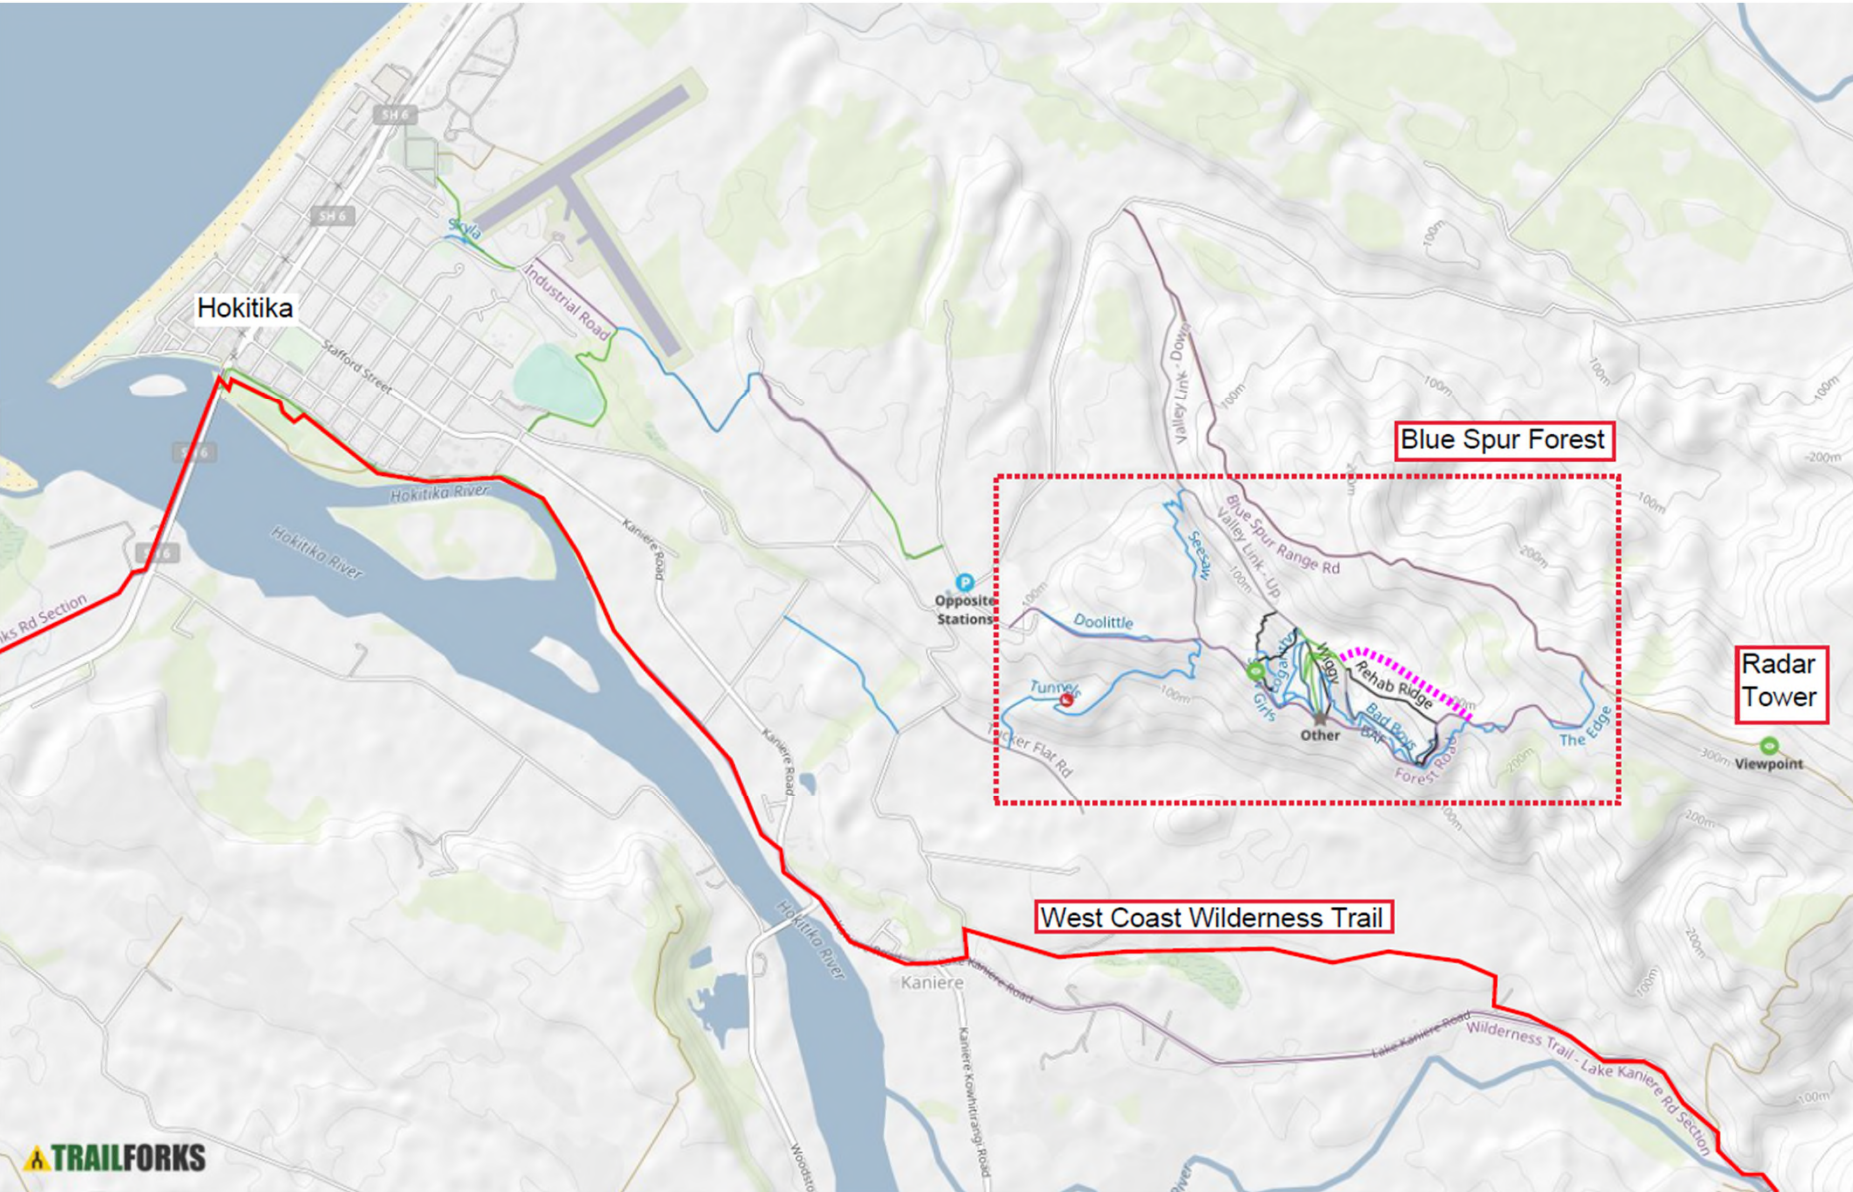

Westland Mountain Bike Club - Club Vision, 2021

WMTBC
Blue Spur Forest
Core Track Network 2021

Stations Inn

Forest Road

The Rise of the Track Bots - its all about the kids.

WMTBC Hokitika Area Vision 2021

Heritage Trail

Blue Spur Forest

Radar Tower

West Coast Wilderness Trail

Sunset Point Flow Park

Bring the riding to the people and create fabulous imagery for cycling in Hokitika

WMTBC
Wider Hokitika Area
Big Picture Vision, 2021

Arthur's Pass National Park

Hawarden

Goldsborough Loop / Kumara Link

Around Mahinapua

Around Lake Kanieri

WCWT

Styx Arahura Epic

Hokitika Gorge Circuit

CANTERBURY
CANTERBURY
2D

Community Benefit

Ease of Realisation

	Project	Purpose	Landowners	Funders	Lead
<i>Business as usual</i>	WCWT complete "off roading"	Cementing its position as the best great ride in the Nga Haerenga suite	Mixed	Central Govt	WDC
<i>Easy points</i>	Heritage Loop Realignment	Making the trail rideable for all, linking Blue Spur to town, a half day trip for families that connects to WCWT	WDC and Private	WDC / DWC	WDC
<i>Bang for buck, key player</i>	Sunset Point Flow Park	Improving access for all, especially kids, amazing imagery for cycling in Hokitika	WDC	DWC / WDC	WDC
<i>Easiest loop to complete</i>	Lake Kaniere Circuit	An off road loop around Lake Kaniere from Hokitika, already mostly in place	DOC	DOC / Jobs for Nature	DOC
	Lake Mahinapua Circuit and Goldsborough Link	Important day rides for families and those that don't want 4 days of the WCWT. Off road link to Kumara - day trip.	NZTA, WDC, DOC, Private	DOC / NZTA / DWC / WDC	WDC
<i>Hardest loop to complete</i>	Hokitika Gorge Circuit	Would likely qualify as a Heartland Ride and ties Hokitika Gorge Icon to Cycling	Mixed	Central Govt / DWC / WDC.	WDC
<i>Holy Grail</i>	Styx Arahura Circuit	Brings Hokitika into the Big Mountain Ride club, completes the regional cluster offering	DOC (vested Mawhera and Ngāi Tahu)	DOC Jobs for Nature / DWC	DOC